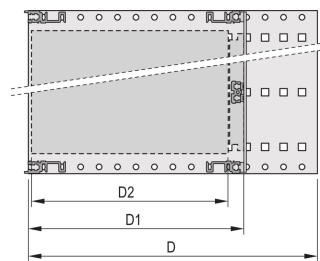

EuropacPRO 19" Subrack Kit for Backplane, Heavy, Retrofit Shielding, With Front Handle, 3 U, 355 mm

KATALOGNUMMER

24567-164

Non-EMC shielded subrack for backplane mounting, heavy version with tox welded side panels and front handle.

CERTIFICERINGER