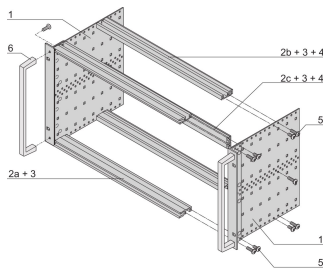

EuropacPRO 19" Subrack Kit for Backplane, Heavy, Retrofit Shielding, With Front Handle, 3 U, 355 mm

KATALOGNUMMER

24567-164

Non-EMC shielded subrack for backplane mounting, heavy version with tox welded side panels and front handle.

CERTIFICERINGER

FUNKTIONER

Subrack with side panel type H ("Heavy"), 19" bracket is firmly fixed to side panel (tox-cold welded)

Supplied as space-saving flat-pack

Rear horizontal rail for backplane mounting with insulation strip

Horizontal rail type "Heavy"

Shock and Vibration resistance up to 5 g

IP 20, in accordance with IEC 60529

Shock and vibration tested to the German "Bahn" standards BN 411002, BN 411003

Internal and external dimensions in accordance with: IEC 60297-3-100, -101, IEEE 1101.1