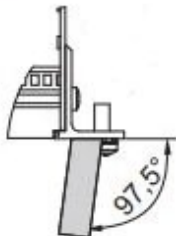

EuropacPRO 19" Subrack Kit for Backplane, Heavy, Retrofit Shielding, With Front Handle, 3 U, 355 mm

KATALOGNUMMER

24567-164

Non-EMC shielded subrack for backplane mounting, heavy version with tox welded side panels and front handle.

CERTIFICERINGER

FUNKTIONER

Subrack with side panel type H ("Heavy"), 19" bracket is firmly fixed to side panel (tox-cold welded)

Supplied as space-saving flat-pack

Rear horizontal rail for backplane mounting with insulation strip

Horizontal rail type "Heavy"

Shock and Vibration resistance up to 5 g

IP 20, in accordance with IEC 60529

Shock and vibration tested to the German "Bahn" standards BN 411002, BN 411003

Internal and external dimensions in accordance with: IEC 60297-3-100, -101, IEEE 1101.1