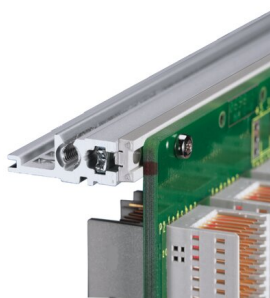

EuropacPRO 19" Subrack Kit for Backplane, Heavy, Retrofit Shielding, With Front Handle, 3 U, 355 mm

KATALOGNUMMER

24567-164

Non-EMC shielded subrack for backplane mounting, heavy version with tox welded side panels and front handle.

CERTIFICERINGER

FUNKTIONER

Subrack with side panel type H ("Heavy"), 19" bracket is firmly fixed to side panel (tox-cold welded)

Supplied as space-saving flat-pack

Rear horizontal rail for backplane mounting with insulation strip

Horizontal rail type "Heavy"

Shock and Vibration resistance up to 5 g

IP 20, in accordance with IEC 60529

Shock and vibration tested to the German "Bahn" standards BN 411002, BN 411003

Internal and external dimensions in accordance with: IEC 60297-3-100, -101, IEEE 1101.1

Gasket Type: Stainless Steel EMC

Shock and Vibration Tolerance: 5g (force)

Håndtag inkluderet: Yes

Mounting: Rack

Complies With: IEC 60297-3-103

EMC Shielding: No

Finish: Anodized; Passivated

Materiale: Aluminium