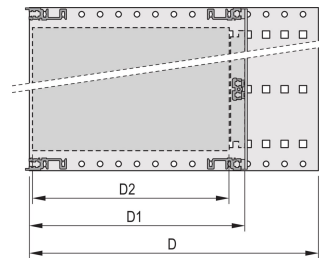

EuropacPRO 19" Subrack Kit for Backplane, Heavy, Retrofit Shielding, With Front Handle, 3 U, 295 mm

KATALOGNUMMER

24567-163

Non-EMC shielded subrack for backplane mounting, heavy version with tox welded side panels and front handle.

CERTIFICERINGER