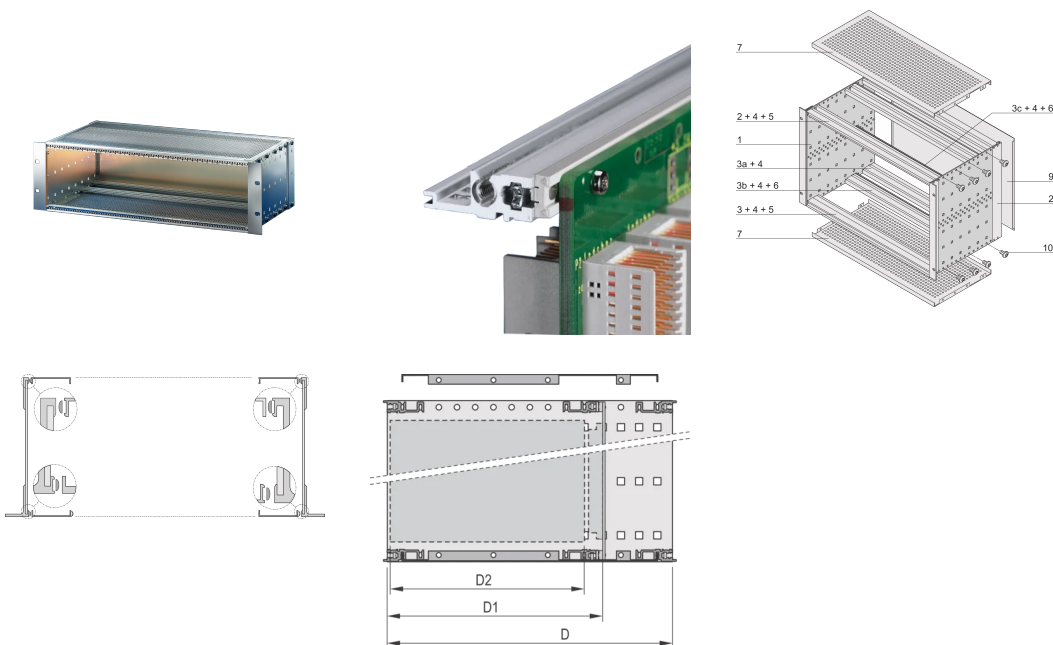

# EuropacPRO 19" Subrack Kit for Backplane, Heavy, Shielded, 6 U, 355 mm

**KATALOGNUMMER**

**24563-474**

EMC Shielded subrack for backplane mounting, heavy version with tox welded side panels.

**CERTIFICERINGER**

**FUNKTIONER**

Subrack with side panel type H ("Heavy"), 19" bracket is firmly fixed to side panel (tox-cold welded)

Modifications such as cutouts, different finishes or dimensions available

Supplied as space-saving flat-pack

Aluminum construction

Horizontal rail type "Heavy"

Rear horizontal rail for backplane mounting with insulation strip

EMC of approximately 40 dB at 1 GHz, 30 dB at 2 GHz, assuming that the front is covered with shielded front panels, testing in accordance with VG 95373 part 15

## PRODUKTEGENSKABER

---

Rack Height: 6U

Dybde (D): 355mm

Pakke mængde: 1

For Mounting: Backplane

Board Depth: 160mm; 220mm; 280mm

Gasket Type: Textile EMC