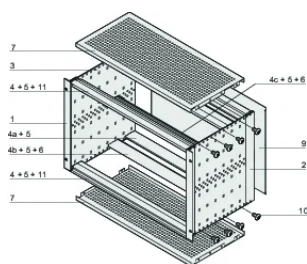

PRODUKTEGENSKABER

Rack Height: 6U

Dybde (D): 415mm

Pakke mængde: 1

For Mounting: Backplane

Board Depth: 160mm; 220mm; 280mm

Gasket Type: Textile EMC

Håndtag inkluderet: No

Mounting: Rack

Complies With: IEC 60297-3-103

EMC Shielding: Yes

Finish: Anodized; Passivated

Materiale: Aluminium

Product Type: Subrack/Chassis

Rack Width: 84HP

Static Load: 11kg

Net Weight: 4.58kg

YDERLIGERE PRODUKTOPLYSNINGER

Individual configuration: broad range of variants in height, width and depth; guide rails for a wide variety of applications; interior options; accessories and mounting material.

DIAGRAMS

ADVARSEL

---

nVent-produkter skal kun installeres og anvendes som angivet i nVents produktvejledninger og træningsmaterialer. Vejledninger er tilgængelige på www.nvent.com og hos din nVent kundeservicerepræsentant. Forkert installation, misbrug, fejlanvendelse eller anden undladelse af fuldt ud at følge nVents instruktioner og advarsler kan medføre funktionsfejl, materielle skader, alvorlige personskader eller død og/eller ugyldiggøre din garanti.