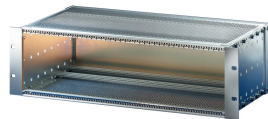

EuropacPRO 19" Subrack Kit for Backplane, Shielded, 6 U, 295 mm

KATALOGNUMMER

24563-443

EMC Shielded subrack for backplane mounting, rear side covered by a rear panel.

CERTIFICERINGER

FUNKTIONER

Subrack with side panel type F ("flexible"), front 19" bracket included, depth-adjustable 19" bracket sold separately (not included in items delivered)

Supplied as space-saving flat-pack

Modifications such as cutouts, different finishes or dimensions available

EMC of approximately 40 dB at 1 GHz, 30 dB at 2 GHz, assuming that the front is covered with shielded front panels, testing in accordance with VG 95373 part 15