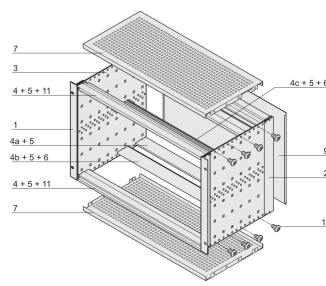

EuropacPRO 19" Subrack Kit for Backplane, Shielded, 6 U, 295 mm

KATALOGNUMMER

24563-443

EMC Shielded subrack for backplane mounting, rear side covered by a rear panel.

CERTIFICERINGER

FUNKTIONER

Subrack with side panel type F ("flexible"), front 19" bracket included, depth-adjustable 19" bracket sold separately (not included in items delivered)

Supplied as space-saving flat-pack

Modifications such as cutouts, different finishes or dimensions available

EMC of approximately 40 dB at 1 GHz, 30 dB at 2 GHz, assuming that the front is covered with shielded front panels, testing in accordance with VG 95373 part 15

IP 20, in accordance with IEC 60529

Aluminum construction

Internal and external dimensions in accordance with: IEC 60297-3-100, -101, IEEE 1101.1

Rear horizontal rail for backplane mounting with insulation strip