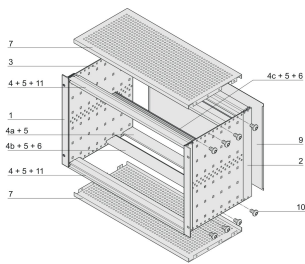

DIAGRAMS

ADVARSEL

nVent-produkter skal kun installeres og anvendes som angivet i nVents produktvejledninger og træningsmaterialer. Vejledninger er tilgængelige på www.nvent.com og hos din nVent kundeservicerepræsentant. Forkert installation, misbrug, fejlanvendelse eller anden unndladelser af fuldt ud at følge nVents instruktioner og advarsler kan medføre funktionsfejl, materielle skader, alvorlige personskader eller død og/eller ugyldiggøre din garanti.

North America

All locations
+1.763.422.2661
Chat with us:
nvent.com/schroff

Europe

Straubenhardt, Germany
+49.7082.794.0
Betschdorf, France
+33.3.88.90.64.90
Warsaw, Poland
+48.22.209.98.35
Assago, Italy
+39.02.932.7141
Chat with us:
nvent.com/schroff

Asia

Shanghai, China
+86.21.2412.6943
Qingdao, China
+86.532.8771.6101
Singapore
+65.6768.5800
Shin-Yokohama, Japan
+81.45.476.0271
Chat with us:
nvent.com/schroff

Middle East & India

Dubai, United Arab Emirates
+971.4.378.1700
Bangalore, India
+91.80.6715.2001
Istanbul, Turkey
+90.216.250.7374
Chat with us:
nvent.com/schroff

Vores kraftfulde portefølje af mærker:

CADDY ERICO HOFFMAN ILSCO SCHROFF TRACHTE