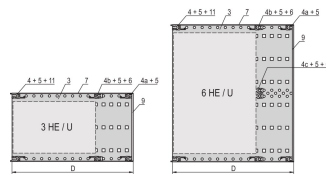

EuropacPRO 19" Subrack Kit for Backplane, Shielded, 6 U, 295 mm

KATALOGNUMMER

24563-443

EMC Shielded subrack for backplane mounting, rear side covered by a rear panel.

CERTIFICERINGER

FUNKTIONER

Subrack with side panel type F ("flexible"), front 19" bracket included, depth-adjustable 19" bracket sold separately (not included in items delivered)

Supplied as space-saving flat-pack

Modifications such as cutouts, different finishes or dimensions available

EMC of approximately 40 dB at 1 GHz, 30 dB at 2 GHz, assuming that the front is covered with shielded front panels, testing in accordance with VG 95373 part 15

IP 20, in accordance with IEC 60529

Aluminum construction

Internal and external dimensions in accordance with: IEC 60297-3-100, -101, IEEE 1101.1

Rear horizontal rail for backplane mounting with insulation strip

Horizontal rail type "light"

PRODUKTEGENSKABER

Rack Height: 6U

Dybde (D): 295mm

Pakke mængde: 1

For Mounting: Backplane

Board Depth: 160mm; 220mm; 280mm

Gasket Type: Textile EMC