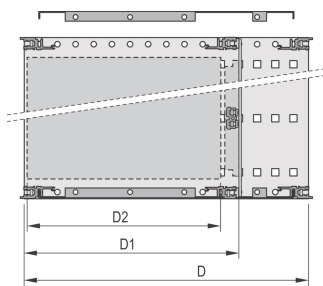

EuropacPRO 19" Subrack Kit for Backplane, Shielded, 6 U, 295 mm

KATALOGNUMMER

24563-443

EMC Shielded subrack for backplane mounting, rear side covered by a rear panel.

CERTIFICERINGER

FUNKTIONER

Subrack with side panel type F ("flexible"), front 19" bracket included, depth-adjustable 19" bracket sold separately (not included in items delivered)

Supplied as space-saving flat-pack

Modifications such as cutouts, different finishes or dimensions available

EMC of approximately 40 dB at 1 GHz, 30 dB at 2 GHz, assuming that the front is covered with shielded front panels, testing in accordance with VG 95373 part 15

IP 20, in accordance with IEC 60529

Aluminum construction

Internal and external dimensions in accordance with: IEC 60297-3-100, -101, IEEE 1101.1

Rear horizontal rail for backplane mounting with insulation strip