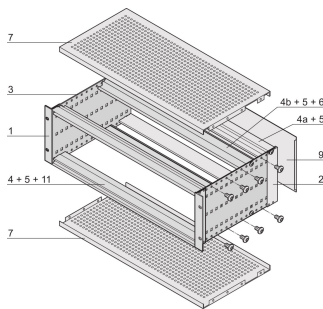

EuropacPRO 19" Subrack Kit for Backplane, Shielded, 6 U, 295 mm

KATALOGNUMMER

24563-443

EMC Shielded subrack for backplane mounting, rear side covered by a rear panel.

CERTIFICERINGER

FUNKTIONER

Subrack with side panel type F ("flexible"), front 19" bracket included, depth-adjustable 19" bracket sold separately (not included in items delivered)

Supplied as space-saving flat-pack

Modifications such as cutouts, different finishes or dimensions available

EMC of approximately 40 dB at 1 GHz, 30 dB at 2 GHz, assuming that the front is covered with shielded front panels, testing in accordance with VG 95373 part 15

IP 20, in accordance with IEC 60529

Aluminum construction

Internal and external dimensions in accordance with: IEC 60297-3-100, -101, IEEE 1101.1

Rear horizontal rail for backplane mounting with insulation strip

Horizontal rail type "light"

PRODUKTEGENSKABER

Rack Height: 6U

Dybde (D): 295mm

Pakke mængde: 1

For Mounting: Backplane

Board Depth: 160mm; 220mm; 280mm

Gasket Type: Textile EMC