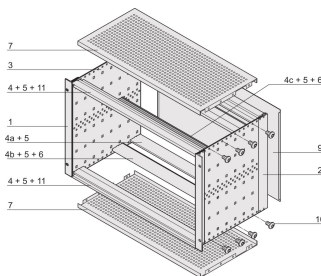

EuropacPRO 19" Subrack Kit for Backplane, Shielded, 6 U, 235 mm

KATALOGNUMMER

24563-442

EMC Shielded subrack for backplane mounting, rear side covered by a rear panel.

CERTIFICERINGER

FUNKTIONER

Subrack with side panel type F ("flexible"), front 19" bracket included, depth-adjustable 19" bracket sold separately (not included in items delivered)

Supplied as space-saving flat-pack

Modifications such as cutouts, different finishes or dimensions available

EMC of approximately 40 dB at 1 GHz, 30 dB at 2 GHz, assuming that the front is covered with shielded front panels, testing in accordance with VG 95373 part 15