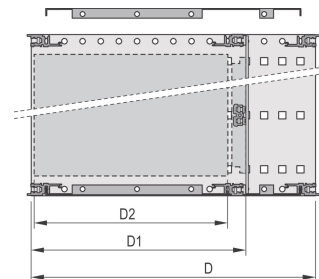

EuropacPRO 19" Subrack Kit for Backplane, Shielded, 6 U, 235 mm

KATALOGNUMMER

24563-442

EMC Shielded subrack for backplane mounting, rear side covered by a rear panel.

CERTIFICERINGER

FUNKTIONER

Subrack with side panel type F ("flexible"), front 19" bracket included, depth-adjustable 19" bracket sold separately (not included in items delivered)

Supplied as space-saving flat-pack

Modifications such as cutouts, different finishes or dimensions available

EMC of approximately 40 dB at 1 GHz, 30 dB at 2 GHz, assuming that the front is covered with shielded front panels, testing in accordance with VG 95373 part 15

IP 20, in accordance with IEC 60529

Aluminum construction

Internal and external dimensions in accordance with: IEC 60297-3-100, -101, IEEE 1101.1

Rear horizontal rail for backplane mounting with insulation strip