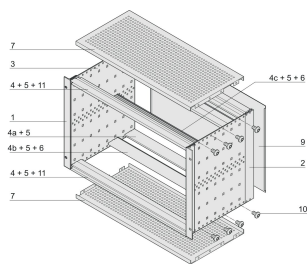

DIAGRAMS

ADVARSEL

nVent-produkter skal kun installeres og anvendes som angivet i nVents produktvejledninger og træningsmaterialer. Vejledninger er tilgængelige på www.nvent.com og hos din nVent kundeservicerepræsentant. Forkert installation, misbrug, fejlanvendelse eller anden unndladelser af fuldt ud at følge nVents instruktioner og advarsler kan medføre funktionsfejl, materielle skader, alvorlige personskader eller død og/eller ugyldiggøre din garanti.

North America

All locations
+1.763.422.2661
Chat with us:
nvent.com/schroff

Europe

Straubenhardt, Germany
+49.7082.794.0
Betschdorf, France
+33.3.88.90.64.90
Warsaw, Poland
+48.22.209.98.35
Assago, Italy
+39.02.932.7141
Chat with us:
nvent.com/schroff

Asia

Shanghai, China
+86.21.2412.6943
Qingdao, China
+86.532.8771.6101
Singapore
+65.6768.5800
Shin-Yokohama, Japan
+81.45.476.0271
Chat with us:
nvent.com/schroff

Middle East & India

Dubai, United Arab Emirates
+971.4.378.1700
Bangalore, India
+91.80.6715.2001
Istanbul, Turkey
+90.216.250.7374
Chat with us:
nvent.com/schroff

Vores kraftfulde portefølje af mærker:

CADDY ERICO HOFFMAN ILSCO SCHROFF TRACHTE