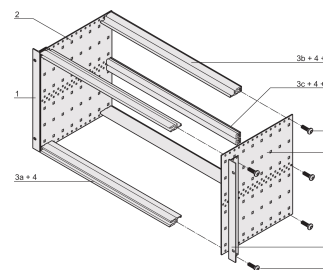

EuropacPRO 19" Subrack Kit for Backplane, Retrofit Shielding, 6 U, 415 mm

KATALOGNUMMER

24563-435

Non-shielded subrack for backplane mounting.

CERTIFICERINGER

FUNKTIONER

Subrack with side panel type F ("flexible"), front 19" bracket included, depth-adjustable 19" bracket sold separately (not included in items delivered)

Rear horizontal rail for backplane mounting with insulation strip

Aluminum construction

IP 20, in accordance with IEC 60529

Modifications such as cutouts, different finishes or dimensions available