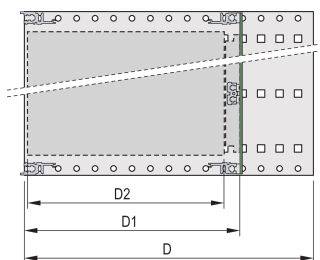

EuropacPRO 19" Subrack Kit for Backplane, Retrofit Shielding, 6 U, 415 mm

KATALOGNUMMER

24563-435

Non-shielded subrack for backplane mounting.

CERTIFICERINGER

FUNKTIONER

Subrack with side panel type F ("flexible"), front 19" bracket included, depth-adjustable 19" bracket sold separately (not included in items delivered)

Rear horizontal rail for backplane mounting with insulation strip

Aluminum construction

IP 20, in accordance with IEC 60529

Modifications such as cutouts, different finishes or dimensions available