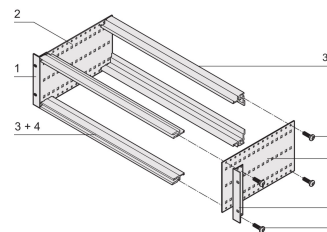

EuropacPRO 19" Subrack Kit for DIN Connector, Retrofit Shielding, 3 U, 355 mm

KATALOGNUMMER

24563-194

Non-shielded subrack for Din Connector mounting EN 60603-2 (DIN 41612).

CERTIFICERINGER

FUNKTIONER

Subrack with side panel type F ("flexible"), front 19" bracket included, depth-adjustable 19" bracket sold separately (not included in items delivered)

Aluminum construction

IP 20, in accordance with IEC 60529

Internal and external dimensions in accordance with: IEC 60297-3-100, -101, IEEE 1101.1

Rear horizontal rails for connector mounting (IEC 60603-2 / DIN 41612)

Modifications such as cutouts, different finishes or dimensions available

Supplied as space-saving flat-pack

Horizontal rail type "light"

PRODUKTEGENSKABER

Rack Height: 3U

Dybde: 355mm

Pakke mængde: 1

For Mounting: DIN Connector

Board Depth: 160mm; 220mm; 280mm; 340mm

Gasket Type: Stainless Steel EMC (retrofittable)

Håndtag inkluderet: No

Mounting: Rack

Complies With: IEC 60297-3-103

EMC Shielding: No

Finish: Anodized; Passivated

Materiale: Aluminium