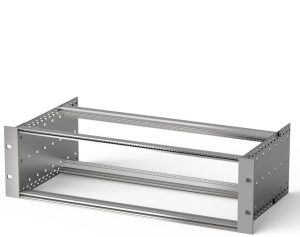

EuropacPRO 19" Subrack Kit for DIN Connector, Retrofit Shielding, 3 U, 355 mm

KATALOGNUMMER

24563-194

Non-shielded subrack for Din Connector mounting EN 60603-2 (DIN 41612).

CERTIFICERINGER

FUNKTIONER

Subrack with side panel type F ("flexible"), front 19" bracket included, depth-adjustable 19" bracket sold separately (not included in items delivered)

Modifications such as cutouts, different finishes or dimensions available

Supplied as space-saving flat-pack

Horizontal rail type "light"

PRODUKTEGENSKABER

Rack Height: 3U

Dybde: 355mm

Pakke mængde: 1

For Mounting: DIN Connector

Board Depth: 160mm; 220mm; 280mm; 340mm

Gasket Type: Stainless Steel EMC (retrofittable)

Håndtag inkluderet: No

Mounting: Rack

Complies With: IEC 60297-3-103

EMC Shielding: No

Finish: Anodized; Passivated

Materiale: Aluminium