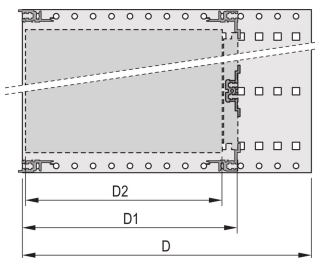

EuropacPRO 19" Subrack Kit for DIN Connector, Retrofit Shielding, 3 U, 355 mm

KATALOGNUMMER

24563-194

Non-shielded subrack for Din Connector mounting EN 60603-2 (DIN 41612).

CERTIFICERINGER

FUNKTIONER

Subrack with side panel type F ("flexible"), front 19" bracket included, depth-adjustable 19" bracket sold separately (not included in items delivered)

Aluminum construction

IP 20, in accordance with IEC 60529

Internal and external dimensions in accordance with: IEC 60297-3-100, -101, IEEE 1101.1

Rear horizontal rails for connector mounting (IEC 60603-2 / DIN 41612)

Modifications such as cutouts, different finishes or dimensions available

Supplied as space-saving flat-pack

Horizontal rail type "light"

PRODUKTEGENSKABER

Rack Height: 3U

Dybde: 355mm

Pakke mængde: 1

For Mounting: DIN Connector

Board Depth: 160mm; 220mm; 280mm; 340mm

Gasket Type: Stainless Steel EMC (retrofittable)

Håndtag inkluderet: No

Mounting: Rack

Complies With: IEC 60297-3-103

EMC Shielding: No

Finish: Anodized; Passivated

Materiale: Aluminium