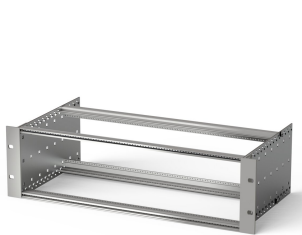

EuropacPRO 19" Subrack Kit for DIN Connector, Retrofit Shielding, 3 U, 295 mm

KATALOGNUMMER

24563-193

Non-shielded subrack for Din Connector mounting EN 60603-2 (DIN 41612).

CERTIFICERINGER

FUNKTIONER

Subrack with side panel type F ("flexible"), front 19" bracket included, depth-adjustable 19" bracket sold separately (not included in items delivered)

Aluminum construction

IP 20, in accordance with IEC 60529

Internal and external dimensions in accordance with: IEC 60297-3-100, -101, IEEE 1101.1

Rear horizontal rails for connector mounting (IEC 60603-2 / DIN 41612)