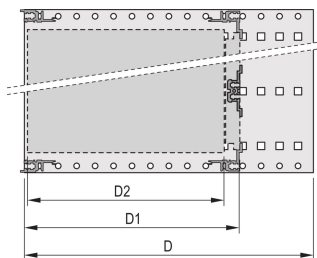

EuropacPRO 19" Subrack Kit for DIN Connector, Retrofit Shielding, 3 U, 295 mm

KATALOGNUMMER

24563-193

Non-shielded subrack for Din Connector mounting EN 60603-2 (DIN 41612).

CERTIFICERINGER

FUNKTIONER

Subrack with side panel type F ("flexible"), front 19" bracket included, depth-adjustable 19" bracket sold separately (not included in items delivered)

Aluminum construction

IP 20, in accordance with IEC 60529

Internal and external dimensions in accordance with: IEC 60297-3-100, -101, IEEE 1101.1

Rear horizontal rails for connector mounting (IEC 60603-2 / DIN 41612)