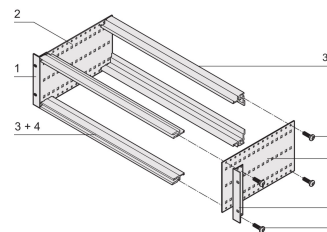

EuropacPRO 19" Subrack Kit for DIN Connector, Retrofit Shielding, 3 U, 295 mm

KATALOGNUMMER

24563-193

Non-shielded subrack for Din Connector mounting EN 60603-2 (DIN 41612).

CERTIFICERINGER

FUNKTIONER

Subrack with side panel type F ("flexible"), front 19" bracket included, depth-adjustable 19" bracket sold separately (not included in items delivered)

Aluminum construction

IP 20, in accordance with IEC 60529

Internal and external dimensions in accordance with: IEC 60297-3-100, -101, IEEE 1101.1

Rear horizontal rails for connector mounting (IEC 60603-2 / DIN 41612)