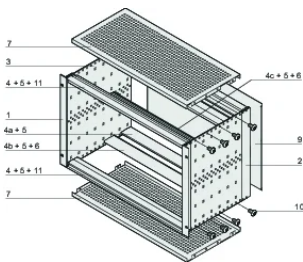

IP 20, in accordance with IEC 60529

Aluminum construction

Internal and external dimensions in accordance with: IEC 60297-3-100, -101, IEEE 1101.1

Rear horizontal rail for backplane mounting with insulation strip

Horizontal rail type "light"

PRODUKTEGENSKABER

Rack Height: 3U

Dybde (D): 235mm

Pakke mængde: 1

For Mounting: Backplane

Board Depth: 160mm; 220mm

Gasket Type: Textile EMC

Håndtag inkluderet: No

Mounting: Rack

Complies With: IEC 60297-3-103

EMC Shielding: Yes

Finish: Anodized; Passivated

Materiale: Aluminium

Product Type: Subrack/Chassis

Rack Width: 84HP

Static Load: 11kg

Net Weight: 2.63kg

YDERLIGERE PRODUKTOPLYSNINGER

Individual configuration: broad range of variants in height, width and depth; guide rails for a wide variety of applications; interior options; accessories and mounting material.

DIAGRAMS