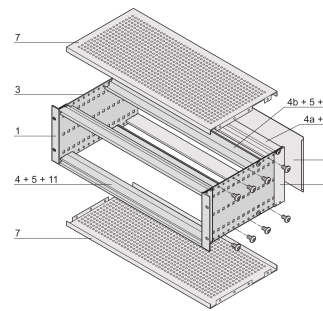

EuropacPRO 19" Subrack Kit for Backplane, Shielded, 3 U, 235 mm

KATALOGNUMMER

24563-142

EMC Shielded subrack for backplane mounting, rear side covered by a rear panel.

CERTIFICERINGER

FUNKTIONER

Subrack with side panel type F ("flexible"), front 19" bracket included, depth-adjustable 19" bracket sold separately (not included in items delivered)

Supplied as space-saving flat-pack

Modifications such as cutouts, different finishes or dimensions available

EMC of approximately 40 dB at 1 GHz, 30 dB at 2 GHz, assuming that the front is covered with shielded front panels, testing in accordance with VG 95373 part 15

IP 20, in accordance with IEC 60529

Aluminum construction

Internal and external dimensions in accordance with: IEC 60297-3-100, -101, IEEE 1101.1

Rear horizontal rail for backplane mounting with insulation strip