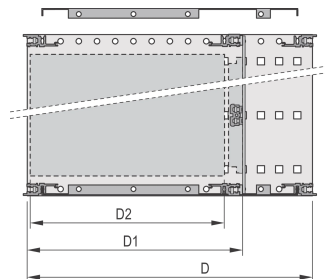

EuropacPRO 19" Subrack Kit for Backplane, Shielded, 3 U, 235 mm

KATALOGNUMMER

24563-142

EMC Shielded subrack for backplane mounting, rear side covered by a rear panel.

CERTIFICERINGER

FUNKTIONER

Subrack with side panel type F ("flexible"), front 19" bracket included, depth-adjustable 19" bracket sold separately (not included in items delivered)

Supplied as space-saving flat-pack

Modifications such as cutouts, different finishes or dimensions available

EMC of approximately 40 dB at 1 GHz, 30 dB at 2 GHz, assuming that the front is covered with shielded front panels, testing in accordance with VG 95373 part 15

IP 20, in accordance with IEC 60529

Aluminum construction

Internal and external dimensions in accordance with: IEC 60297-3-100, -101, IEEE 1101.1

Rear horizontal rail for backplane mounting with insulation strip