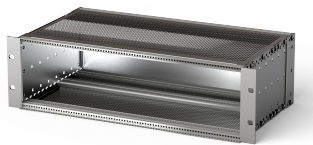

EuropacPRO 19" Subrack Kit for Backplane, Shielded, 3 U, 235 mm

KATALOGNUMMER

24563-142

EMC Shielded subrack for backplane mounting, rear side covered by a rear panel.

CERTIFICERINGER

FUNKTIONER

Subrack with side panel type F ("flexible"), front 19" bracket included, depth-adjustable 19" bracket sold separately (not included in items delivered)

Supplied as space-saving flat-pack

Modifications such as cutouts, different finishes or dimensions available

EMC of approximately 40 dB at 1 GHz, 30 dB at 2 GHz, assuming that the front is covered with shielded front panels, testing in accordance with VG 95373 part 15

Horizontal rail type "light"

PRODUKTEGENSKABER

Rack Height: 3U

Dybde (D): 235mm

Pakke mængde: 1

For Mounting: Backplane

Board Depth: 160mm; 220mm

Gasket Type: Textile EMC

Håndtag inkluderet: No

Mounting: Rack

Complies With: IEC 60297-3-103

EMC Shielding: Yes

Finish: Anodized; Passivated

Materiale: Aluminium

Product Type: Subrack/Chassis

Rack Width: 84HP