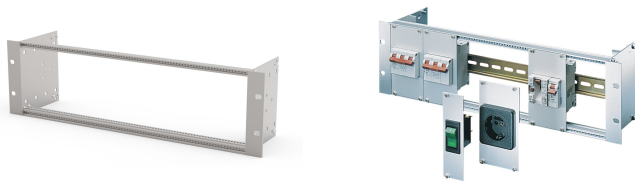

EuropacPRO 19" Subrack Kit for Power Distribution Module, Unshielded, 3 U, 84 HP, 115 mm

KATALOGNUMMER

24563-100

For mounting installation devices in accordance with DIN 43880 in sizes 1-3 with snap-in technology e.g. mounting sockets, circuit breakers or residual current circuit breaker. These can be fitted after the horizontal rail with lip DIN central rail (35/7.5) are fitted.

CERTIFICERINGER

FUNKTIONER

For mounting installation devices in accordance with DIN 43880 in sizes 1-3 with snap-in technology e.g. mounting sockets, circuit breakers or residual current circuit breaker. These can be fitted after the horizontal rail with lip DIN central rail (35/7.5) are fitted

Modular frame to accept e.g. power distribution modules

Internal and external dimensions in accordance with the IEC 60297-3-101 and IEEE 1101.1 standards

Aluminium side panels

Horizontal rails type "light"

PRODUKTEGENSKABER

Product Type: Subrack/Chassis

Rack Height: 3U

Rack Width: 84HP

Dybde: 115mm

For Mounting: Power Distribution Module

EMC Shielding: No

Static Load: 2.5kg