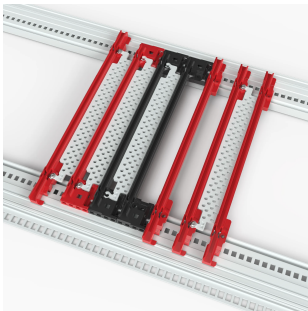

AirBender, Card Guide Insert, 70P Blockage, 4HP, 160mm, 10 Pieces Kit

KATALOGNUMMER

24563-040

The nVent SCHROFF AirBender Inlay enhances cooling efficiency by up to 85% per slot by balancing airflow in mixed impedance environments. It is easy to install, reduces fan noise, and improves overall system performance.

FUNKTIONER

AirBender card guide inserts enhance cooling efficiency in electronic systems by up to 85% per 4HP slot by balancing airflow in environments with mixed air impedances

70% blockage: The AirBender introduces additional air impedance in slots with less critical components, redirecting airflow to more vulnerable zones and ensuring better cooling outcomes for all cards

Easy installation: Simply clip the AirBender into nVent SCHROFF plastic card guides and optionally secure it with a screw

Favors reduced noise development from the fans by maintaining them at an efficient operating point

Rack Width: 4HP

Dybde: 160mm

Materiale: Polycarbonate

Pakke mængde: 10

Farve: Grey

Complies With: EN 45545-2; UL® 94V-0

YDERLIGERE PRODUKTOPLYSNINGER

AirBenders with different blockage levels available on request.