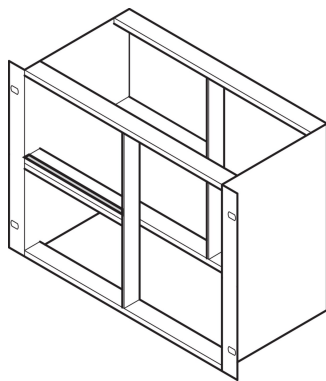

# EMC Shielding Kit, Between Horizontal Rails, Stainless Steel, 42 HP

## KATALOGNUMMER

**24562-542**

The contact strip makes contact between horizontal rails. If two horizontal rails are mounted one above the other, the seals plus a metal strip enable EMC shielding.

## FUNKTIONER

If two horizontal rails are mounted one above the other, the seals plus a metal strip enable EMC shielding