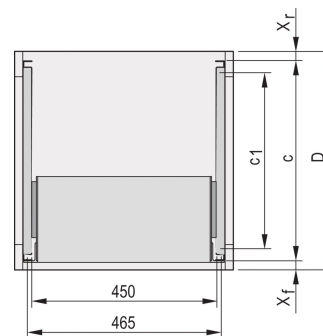

C-Profile Adaptor for Subracks Assembled into Cabinets, 175 mm

KATALOGNUMMER

24562-453

The C-profile, assembled on the Side Panel of the subrack serves to fix the subrack on the guiding profile when mounted into a cabinet.

CERTIFICERINGER

FUNKTIONER

The C-profile fixes the subrack on the guiding profile when mounted into a cabinet.

PRODUKTEGENSKABER

Dybde: 175mm

Pakke mængde: 2

Finish: Anodized

Materiale: Aluminium