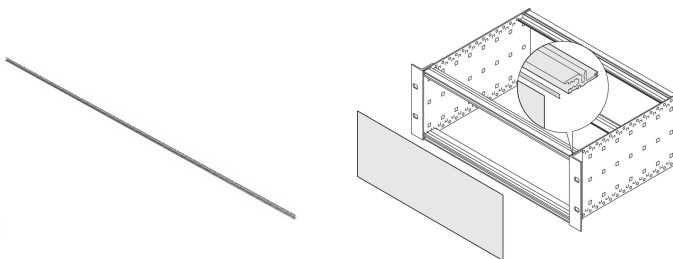

# EuropacPRO EMC Shielding Kit Front/Rear Panel to Horizontal Rail , 28 HP, 10 Pieces

## KATALOGNUMMER

24560-229

The contact strip clips onto the horizontal rail and makes the contact to front or rear panel.

## FUNKTIONER

The EMC contact strip is clipped onto the horizontal rail and forms a conductive link to front or rear panel

## PRODUKTEGENSKABER

Rack Width: 28HP

Pakke mængde: 10

Length: 131.78mm

Materiale: Stainless Steel

Produktfamilie: EuropacPRO

Product Type: Shielding Kit

Bredde: 131.78mm