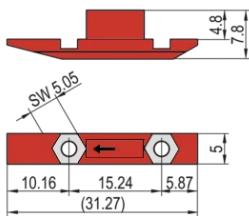

## KATALOGNUMMER

**24560-166**

The slide nut is inserted into the groove of the horizontal rail instead of the threaded insert to assemble a bottom hinged front panel.

## FUNKTIONER

The slide nut is inserted into the groove of the horizontal rail instead of the threaded insert