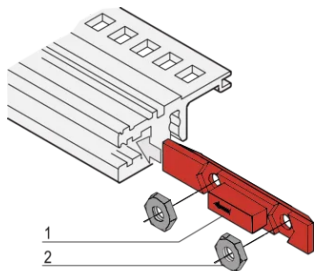

# Slide Nut, to Accomodate 2 Nuts, 12 Pieces

## KATALOGNUMMER

**24560-166**

The slide nut is inserted into the groove of the horizontal rail instead of the threaded insert to assemble a bottom hinged front panel.

## FUNKTIONER

The slide nut is inserted into the groove of the horizontal rail instead of the threaded insert