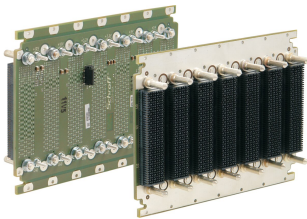

# VPX Backplane, 3 U, 9 Slots, BKP3-CEN09-15.2.17-4, RTM

## KATALOGNUMMER

**23001-834**

The nVent SCHROFF VPX Backplane have excellent Signal Integrity for highest data transfer rates.

## PRODUKTEGENSKABER

Product Type: Backplane

Number of Slots: 9

Rack Height: 3U

Backplane Type: VPX, VITA 65

Slot Width: 5HP

Connector Type: MultiGig

Power Connector Type: Powerstuds M4

Utility Connector Type: Microfit, 8-pin

Bredde: 253mm

Gross Weight: 1.014kg

Pakke mængde: 1