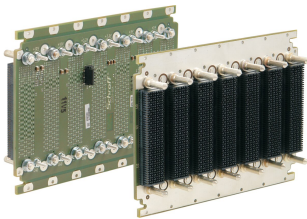

VPX Backplane, 3 U, 7 Slots, BKP3-CEN07-15.2.3-4, RTM

KATALOGNUMMER

23001-815

The nVent SCHROFF VPX Backplane have excellent Signal Integrity for highest data transfer rates.

CERTIFICERINGER

FUNKTIONER

In accordance with: VITA 46.0 VPX base standard; VITA 46.3 Serial RapidIO on VPX; VITA 46.4 PCI Express on VPX Fabric Connector; VITA 46.7 Ethernet on VPX Fabric Connector; VITA 46.11 System Management for VPX

DIP switch for system slot settings

JTAG connections

Lockable aux utility and sense connectors

M4 power studs for power supply, max. 22 A per slot for each voltage

PRODUKTEGENSKABER

Product Type: Backplane

Number of Slots: 7

Rack Height: 3U

Backplane Type: VPX, VITA 65

Slot Width: 5HP

Connector Type: MultiGig

Power Connector Type: Powerstuds M4

Utility Connector Type: Microfit, 8-pin

Bredde: 186.46mm