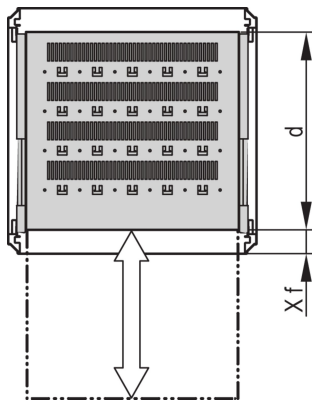

Varistar CP | Telescopic Shelf Universal, 70 kg, 800W 800D, RAL 7035

KATALOGNUMMER

22130-375

Varistar, Novastar and Eurorack 19" Shelf, Stationary with 70 kg load capacity, perforated for ease of assembly.

CERTIFICERINGER

FUNKTIONER

Perforated cut-outs for assembling cable ties

Static load-carrying capacity 70 kg

Incl. telescopic slides

Locking with T-bar lock possible

St, 1.5 mm

Hammer head perforation for assembly with cable ties

PRODUKTEGENSKABER

Type: Telescopic Shelf

Bredde: 600mm

Dybde: 677mm

Pakke mængde: 1

Farve: Light Grey

Farvekode: RAL 7035

Finish: Struktur Pulvermaling

Materiale: Stål

Produktfamilie: Varistar CP; Novastar

Product Type: Shelf

Gross Weight: 11.8kg

YDERLIGERE PRODUKTOPLYSNINGER

Mounting bracket for assembly of telescopic slide at frame please order separately.