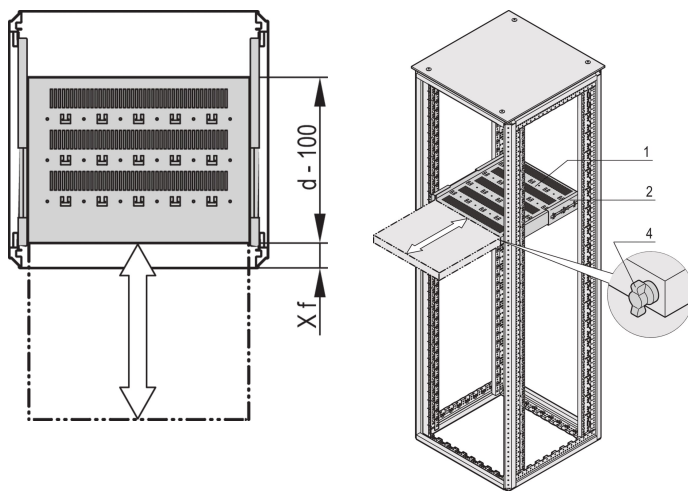

# Varistar CP | 19" Telescopic Shelf 70 kg, 800W 700D, RAL 7035

## KATALOGNUMMER

22130-374

Varistar, Novastar and Eurorack 19" Shelf, Stationary with 70 kg load capacity, perforated for ease of assembly.

## FUNKTIONER

Perforated cut-outs for assembling cable ties

Static load-carrying capacity 70 kg

Incl. telescopic slides

Locking with T-bar lock possible

St, 1.5 mm

Hammer head perforation for assembly with cable ties

## PRODUKTEGENSKABER

Type: Telescopic Shelf

Bredde: 600mm

Dybde: 800mm

Pakke mængde: 1

Farve: Black Grey

Farvekode: RAL 7021

Finish: Struktur Pulvermaling