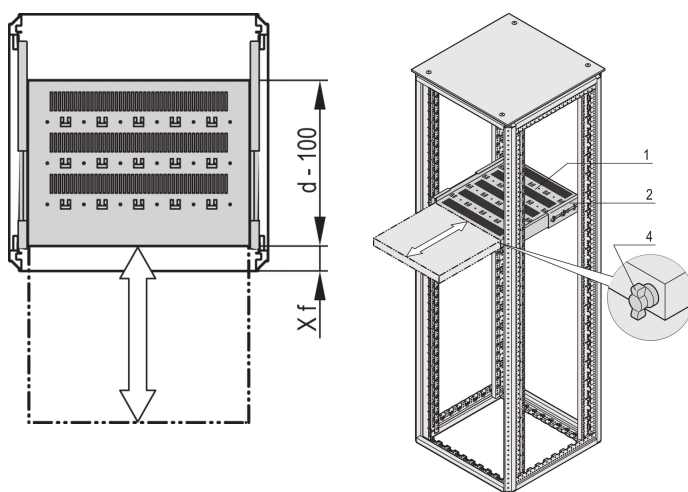

Varistar CP | 19" Telescopic Shelf 70 kg, 800W 500D, RAL 7035

KATALOGNUMMER

22130-372

Varistar, Novastar and Eurorack 19" Shelf, Stationary with 70 kg load capacity, perforated for ease of assembly.

CERTIFICERINGER

FUNKTIONER

Perforated cut-outs for assembling cable ties

Static load-carrying capacity 70 kg

Incl. telescopic slides

Locking with T-bar lock possible

St, 1.5 mm

Hammer head perforation for assembly with cable ties

PRODUKTEGENSKABER

Type: Telescopic Shelf

Bredde: 600mm

Dybde: 600mm

Pakke mængde: 1

Farve: Light Grey

Farvekode: RAL 7035

Finish: Struktur Pulvermaling

Materiale: Stål

Produktfamilie: Varistar CP; Novastar

Product Type: Shelf

Gross Weight: 7kg

YDERLIGERE PRODUKTOPLYSNINGER

Mounting bracket for assembly of telescopic slide at frame please order separately.