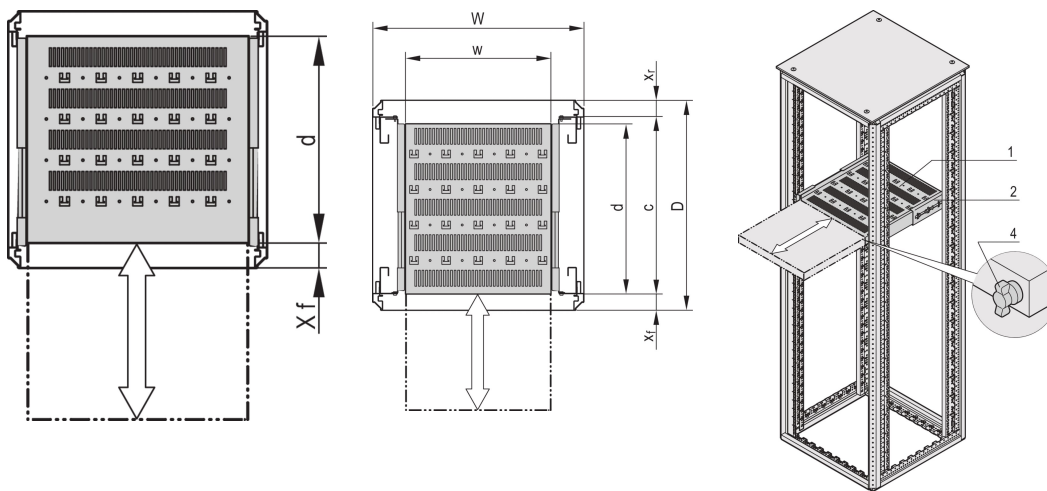

Varistar CP | 19" Telescopic Shelf 70 kg, 600W 800D, RAL 7035

KATALOGNUMMER

22130-355

Varistar, Novastar and Eurorack 19" Shelf, Stationary with 70 kg load capacity, perforated for ease of assembly.

CERTIFICERINGER

FUNKTIONER

Perforated cut-outs for assembling cable ties

Static load-carrying capacity 70 kg

Incl. telescopic slides

Locking with T-bar lock possible

St, 1.5 mm

Hammer head perforation for assembly with cable ties

PRODUKTEGENSKABER

Type: Telescopic Shelf

Bredde: 400mm

Dybde: 682mm

Pakke mængde: 1

Farve: Light Grey

Farvekode: RAL 7035

Finish: Struktur Pulvermaling

Materiale: Stål

Produktfamilie: Varistar CP; Novastar

Product Type: Shelf

Gross Weight: 9.66kg

YDERLIGERE PRODUKTOPLYSNINGER

Mounting bracket for assembly of telescopic slide at frame please order separately.