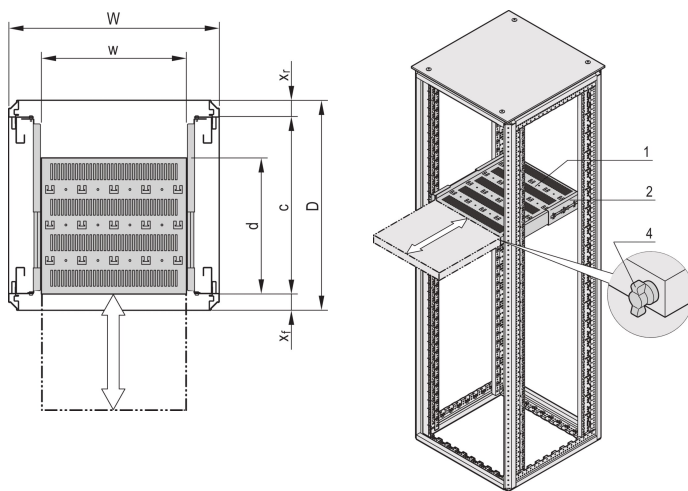

Varistar CP | 19" Telescopic Shelf 70 kg, 600W 700D, RAL 7035

KATALOGNUMMER

22130-354

Varistar, Novastar and Eurorack 19" Shelf, Stationary with 70 kg load capacity, perforated for ease of assembly.

CERTIFICERINGER

FUNKTIONER

Perforated cut-outs for assembling cable ties

Static load-carrying capacity 70 kg

Incl. telescopic slides

Locking with T-bar lock possible

St, 1.5 mm

Hammer head perforation for assembly with cable ties

PRODUKTEGENSKABER

Type: Telescopic Shelf

Bredde: 400mm

Dybde: 582mm

Pakke mængde: 1

Farve: Light Grey

Farvekode: RAL 7035

Finish: Struktur Pulvermaling

Materiale: Stål

Produktfamilie: Varistar CP; Novastar

Product Type: Shelf

Net Weight: 9.05kg

YDERLIGERE PRODUKTOPLYSNINGER

Mounting bracket for assembly of telescopic slide at frame please order separately.