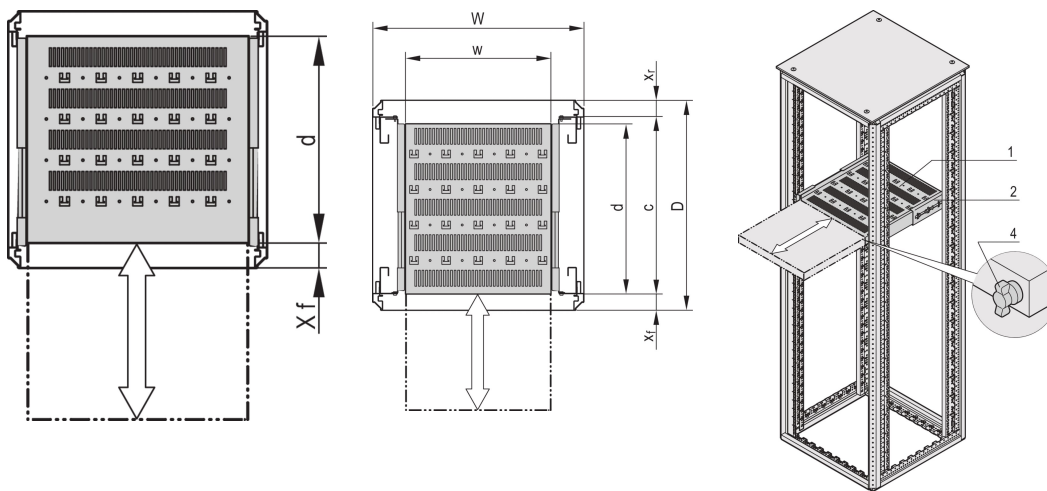

Varistar CP | 19" Telescopic Shelf 70 kg, 600W 600D, RAL 7035

KATALOGNUMMER

22130-353

Varistar, Novastar and Eurorack 19" Shelf, Stationary with 70 kg load capacity, perforated for ease of assembly.

CERTIFICERINGER

FUNKTIONER

Perforated cut-outs for assembling cable ties

Static load-carrying capacity 70 kg

Incl. telescopic slides

Locking with T-bar lock possible

St, 1.5 mm

Hammer head perforation for assembly with cable ties

PRODUKTEGENSKABER

Type: Telescopic Shelf

Bredde: 400mm

Dybde: 482mm

Pakke mængde: 1

Farve: Light Grey

Farvekode: RAL 7035

Finish: Struktur Pulvermaling

Materiale: Stål

Produktfamilie: Varistar CP; Novastar

Product Type: Shelf

Gross Weight: 7.22kg

YDERLIGERE PRODUKTOPLYSNINGER

Mounting bracket for assembly of telescopic slide at frame please order separately.