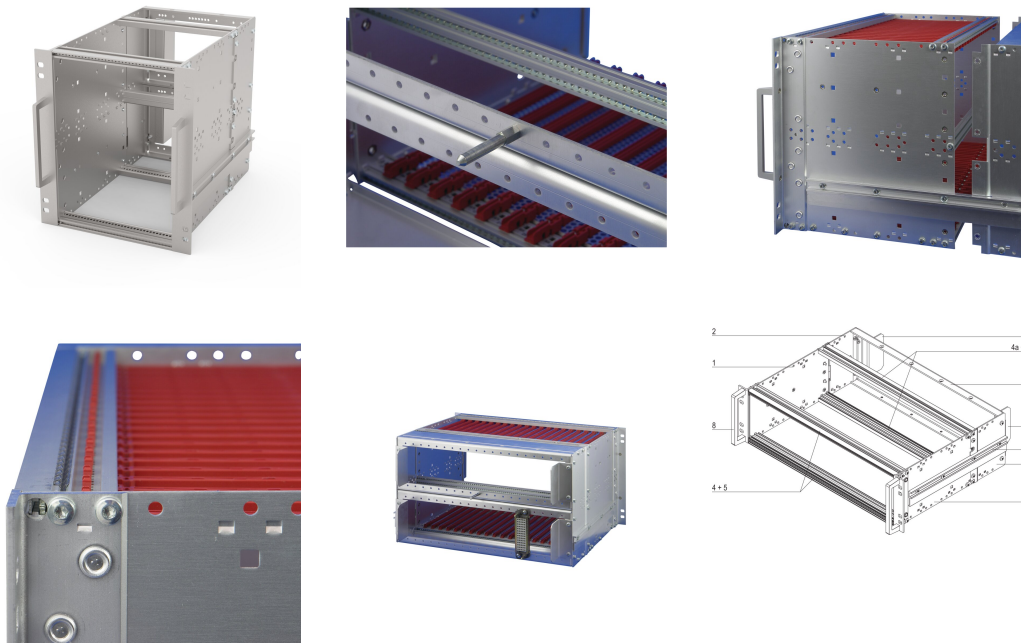

EuropacPRO 19" Subrack Kit for Railway, Retrofit Shielding, SNCF, 6 U, 36 HP, 320 mm

KATALOGNUMMER

21500-070

Subrack for Railway applications, conform to SNCF Standard, non-shielded versions.

CERTIFICERINGER

FUNKTIONER

SNCF listed, EuropacPRO-fer, tested to NF F 61-005 and NF F 60-002

The 19" bracket is firmly fixed to the side panel (tox-cold welded) and is especially suited for high mechanical stresses (vibration resistance)

Lateral support bars to NFF standard facilitate insertion of subrack into the (cabinet) frame. The double 19" screwing position adds to additionally safety (NFF standard)

IP 20, in accordance with IEC 60529

Dybde: 320mm

Pakke mængde: 1

For Mounting: Backplane

Board Depth: 220mm

Gasket Type: Textile EMC

Shock and Vibration Tolerance: 5g (force)

Håndtag inkluderet: Yes

Mounting: Rack