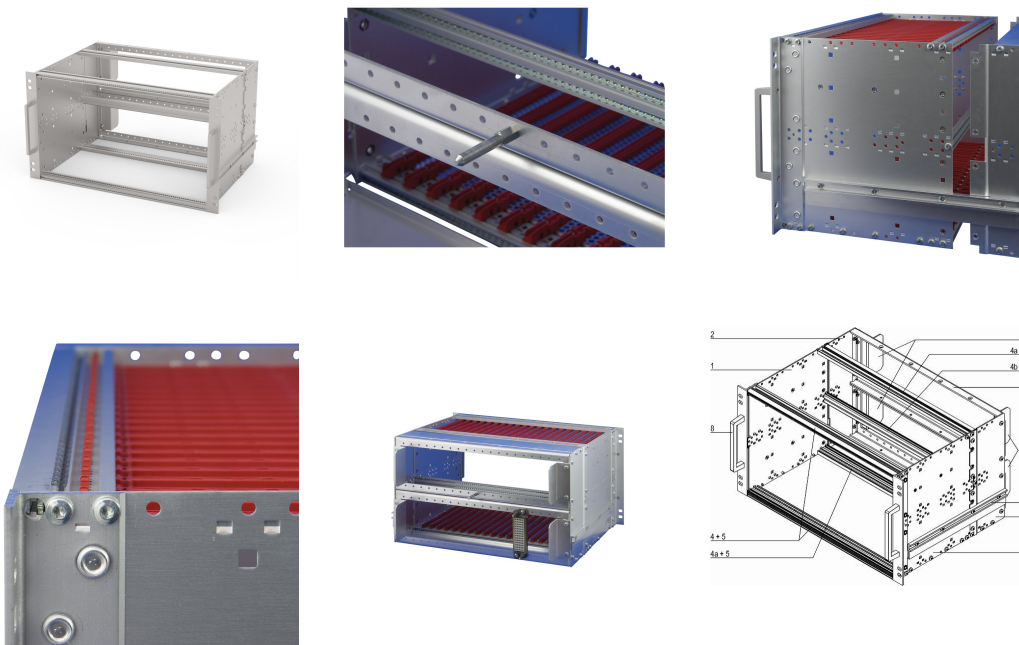

# EuropacPRO 19" Subrack Kit for Railway, Retrofit Shielding, SNCF, 6 U, 84 HP, 320 mm

## KATALOGNUMMER

21500-027

Subrack for Railway applications, conform to SNCF Standard, non-shielded versions.

## FUNKTIONER

SNCF listed, EuropacPRO-fer, tested to NF F 61-005 and NF F 60-002

The 19" bracket is firmly fixed to the side panel (tox-cold welded) and is especially suited for high mechanical stresses (vibration resistance)

Receptacle/mounting frame for subracks, stainless steel, 9 T or 21 T on request.

Individual configuration: broad range of variants in height, width and depth; guide rails for a wide variety of applications; interior options; accessories and mounting material.