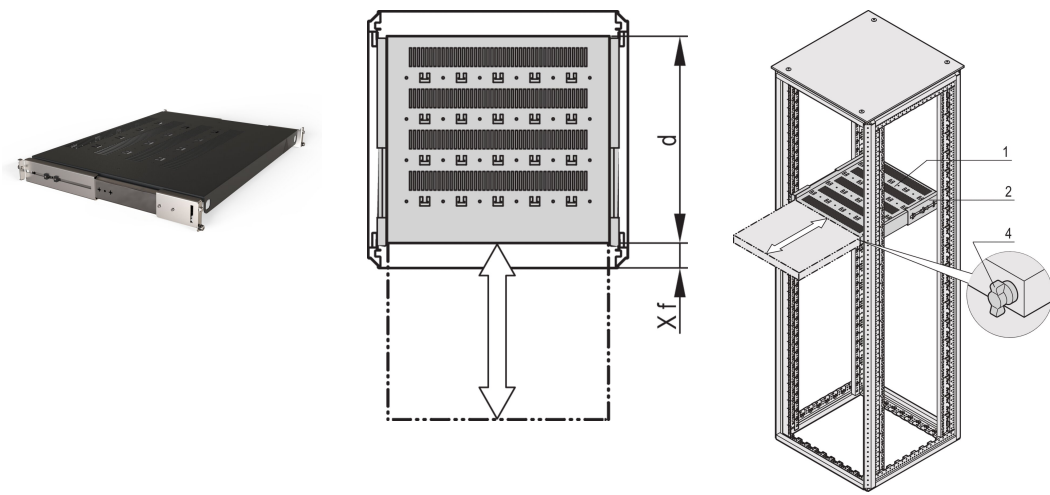

# Varistar CP | 19" Telescopic Shelf, 70 kg, 800W 600D, RAL 7021

**KATALOGNUMMER**

**21130-373**

Varistar, Novastar and Eurorack 19" Shelf, Stationary with 70 kg load capacity, perforated for ease of assembly.

**CERTIFICERINGER**

**FUNKTIONER**

Perforated cut-outs for assembling cable ties

Static load-carrying capacity 70 kg

Incl. telescopic slides

Locking with T-bar lock possible

St, 1.5 mm

Hammer head perforation for assembly with cable ties

## PRODUKTEGENSKABER

Type: Telescopic Shelf

Bredde: 400mm

Dybde: 477mm

Pakke mængde: 1

Farve: Black Grey

Farvekode: RAL 7021

Finish: Struktur Pulvermaling

Materiale: Stål

Produktfamilie: Varistar CP; Novastar

Product Type: Shelf

Works With: Varistar CP

Gross Weight: 8.24kg