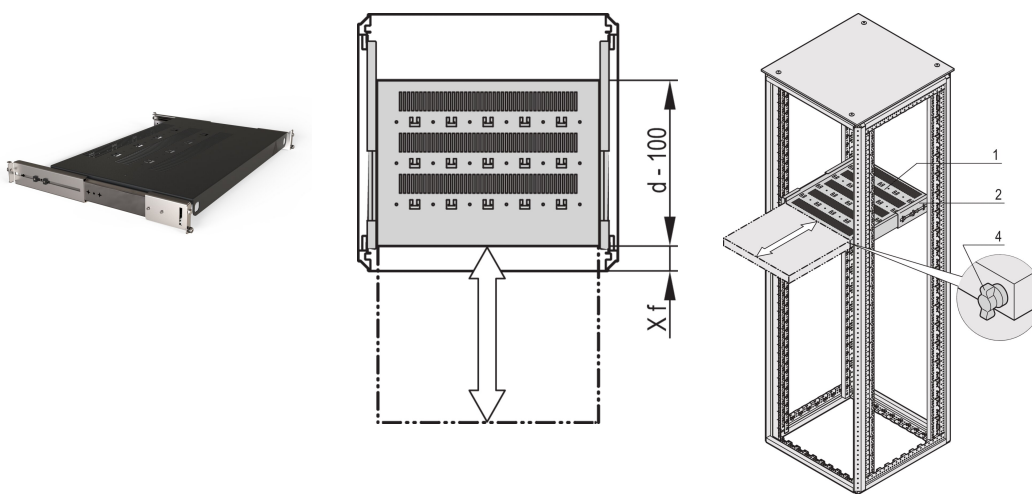

Varistar CP | 19" Telescopic Shelf, 70 kg, 800W 500D, RAL 7021

KATALOGNUMMER

21130-372

Varistar, Novastar and Eurorack 19" Shelf, Stationary with 70 kg load capacity, perforated for ease of assembly.

CERTIFICERINGER

FUNKTIONER

Perforated cut-outs for assembling cable ties

Static load-carrying capacity 70 kg

Incl. telescopic slides

Locking with T-bar lock possible

St, 1.5 mm

Hammer head perforation for assembly with cable ties

PRODUKTEGENSKABER

Type: Telescopic Shelf

Bredde: 600mm

Dybde: 600mm

Pakke mængde: 1

Farve: Black Grey

Farvekode: RAL 7021

Finish: Struktur Pulvermaling

Materiale: Stål

Produktfamilie: Varistar CP; Novastar

Product Type: Shelf

Works With: Varistar CP

Gross Weight: 7.6kg

YDERLIGERE PRODUKTOPLYSNINGER

Mounting bracket for assembly of telescopic slide at frame please order separately.