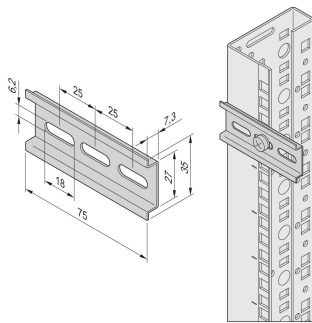

# DIN Rail for Thermostat With Integrated Temperature Sensor

## KATALOGNUMMER

**21120-178**

DIN rail for thermostat or hygostat clamping.

The rail short length is convenient for fixing devices with limited footprint.

## FUNKTIONER

DIN rail (EN 50022) 35 mm with fixing materials kit

Lenght 75 mm

## PRODUKTEGENSKABER

Product Type: DIN Rail

Højde: 7.3mm

Finish: Forzinket Stål

Gross Weight: 0.044kg

Materiale: Stål

Pakke mængde: 1