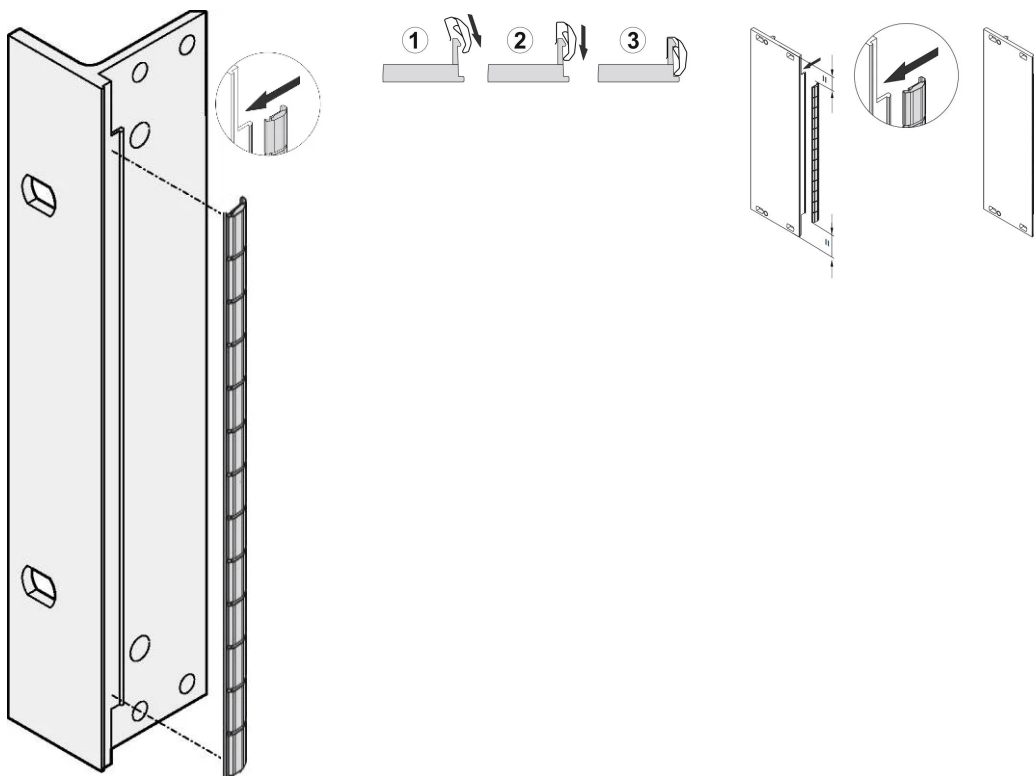

Front Panel EMC Stainless Steel Shielding Kit, for U-Shaped front panels, 4 U, 10 Pieces

KATALOGNUMMER

21102-113

The stainless EMC gaskets are inserted into a slot on the right hand side of the U-shaped front panels.

The gasket will be clipped onto the right front panel bracket, the 19" bracket or rear profile of the subrack

FUNKTIONER

The stainless steel EMC-gasket for SCHROFF U-shaped front panels, offers excellent performance in shielding effectiveness and an enormous temperature range from -200 to +160°C.

Easy mounting by clipping the gasket onto the right front panel bracket, the 19" bracket or rear profile of the subrack

Temperature range from -200 to +160°C.

PRODUKTEGENSKABER

Rack Height: 4U

Pakke mængde: 10