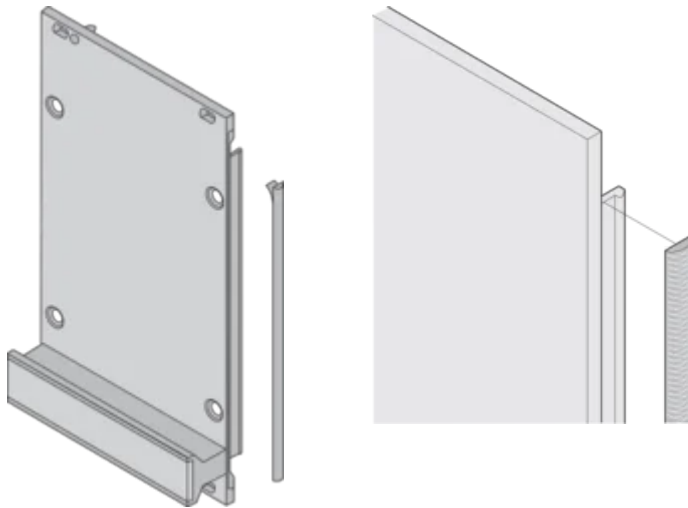

Produktfamilie: EuropacPRO; RatiopacPRO; RatiopacPRO AIR; PropacPRO; Frame Type Plug-In Unit

Product Type: Shielding Kit

Works With: Subracks; Cases; Front Panels

Net Weight: 0.069kg

YDERLIGERE PRODUKTOPLYSNINGER

EMC gaskets (textile) are required for shielding the front panels.

DIAGRAMS

ADVARSEL

nVent-produkter skal kun installeres og anvendes som angivet i nVents produktvejledninger og træningsmaterialer. Vejledninger er tilgængelige på www.nvent.com og hos din nVent kundeservicerepræsentant. Forkert installation, misbrug, fejlanvendelse eller anden unkladelse af fuldt ud at følge nVents instruktioner og advarsler kan medføre funktionsfejl, materielle skader, alvorlige personskader eller død og/eller ugyldiggøre din garanti.

North America

All locations
+1.763.422.2661
Chat with us:
nvent.com/schroff

Europe

Straubenhardt, Germany
+49.7082.794.0
Betschdorf, France
+33.3.88.90.64.90
Warsaw, Poland
+48.22.209.98.35
Assago, Italy
+39.02.932.7141
Chat with us:
nvent.com/schroff

Asia

Shanghai, China
+86.21.2412.6943
Qingdao, China
+86.532.8771.6101
Singapore
+65.6768.5800
Shin-Yokohama, Japan
+81.45.476.0271
Chat with us:
nvent.com/schroff

Middle East & India

Dubai, United Arab
Emirates
+971.4.378.1700
Bangalore, India
+91.80.6715.2001
Istanbul, Turkey
+90.216.250.7374
Chat with us:
nvent.com/schroff

Vores kraftfulde portefølje af mærker:

CADDY ERICO HOFFMAN ILSCO SCHROFF TRACHTE