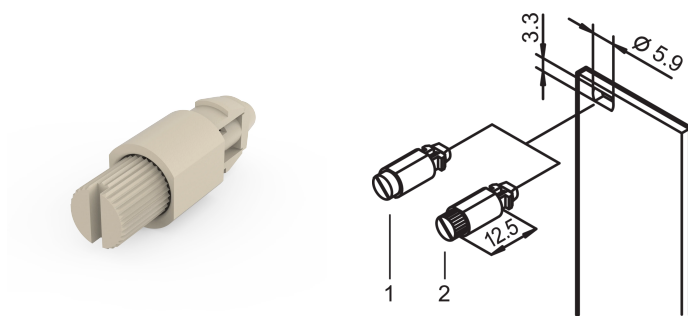

Quarter-Turn Fastener With Knurled and Slotted Head, Grey; 100 pieces

KATALOGNUMMER

21101-849

1/4 rotary lock with defined stop.

CERTIFICERINGER

FUNKTIONER

1/4 rotary lock with defined stop

Identification of locking position due to slot position

Vibration and shake proof

Qty 100 pieces

PRODUKTEGENSKABER

Farve: Pebble Grey

Pakke mængde: 100

Farvekode: RAL 7032

Dybde: 20.6mm

Finish: Nickel Plated

Højde: 6mm

Materiale: Stål; Zinc Alloy; Thermoplastic

Product Type: Hardware Kit

Bredde: 7mm

Works With: Front Panels

Fastener Type: Knurled; Slotted Head

Net Weight: 0.15kg

YDERLIGERE PRODUKTOPLYSNINGER