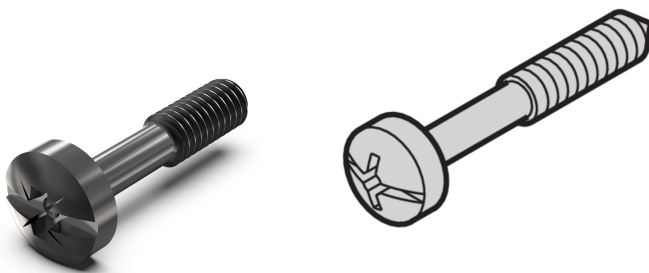

Collar Screw, Cross Recess/Slotted, M2.5 x 12.3 mm, Steel Black, 100 pieces

KATALOGNUMMER

21101-102

CERTIFICERINGER

PRODUKTEGENSKABER

Length: 12.3mm

Materiale: Stål

Finish: Zinc Top Coat

Pakke mængde: 100

Thread Size: M2.5

Dybde: 14.3mm

Højde: 5mm

Product Type: Screw

Type: Screw

Bredde: 5mm

Works With: Front Panels