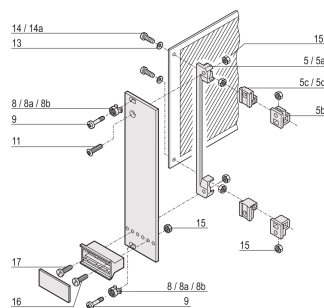

Collar Screw, Cross Recess/Slotted, M2.5 x 12.3 mm, Steel, Nickel Plated, 100 pieces

KATALOGNUMMER

21101-101

CERTIFICERINGER

PRODUKTEGENSKABER

Length: 12.3mm

Materiale: Stål

Finish: Nickel Plated

Pakke mængde: 100

Thread Size: M2.5