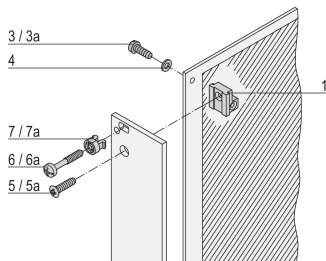

# Washer, 2.7 DIN 125, Steel Nickel Plated, 100 Pieces

**KATALOGNUMMER**

**21100-721**

Washer used for PCB fixing.

**CERTIFICERINGER**

**FUNKTIONER**

Washer

## PRODUKTEGENSKABER

Materiale: Stål

Finish: Nickel Plated

Pakke mængde: 100

Accessory Type: Mounting hardware

Product Type: Washer

Type: Washer

Works With: Front Panels; Frame Type Plug-In Unit