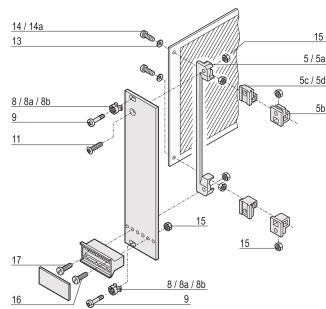

# Washer, 2.7 DIN 125, Steel Nickel Plated, 100 Pieces

**KATALOGNUMMER**

**21100-721**

Washer used for PCB fixing.

**CERTIFICERINGER**

**FUNKTIONER**

Washer

## PRODUKTEGENSKABER

Materiale: Stål

Finish: Nickel Plated

Pakke mængde: 100

Accessory Type: Mounting hardware

Product Type: Washer

Type: Washer

Works With: Front Panels; Frame Type Plug-In Unit