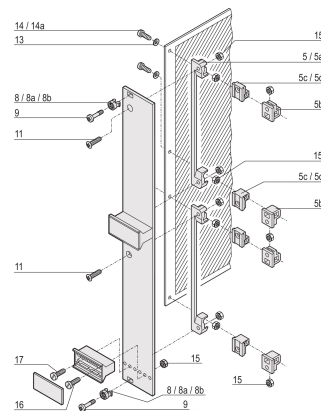

# Washer, 2.7 DIN 125, Steel Nickel Plated, 100 Pieces

**KATALOGNUMMER**

**21100-721**

Washer used for PCB fixing.

**CERTIFICERINGER**

**FUNKTIONER**

Washer

## PRODUKTEGENSKABER

Materiale: Stål

Finish: Nickel Plated

Pakke mængde: 100

Accessory Type: Mounting hardware

Product Type: Washer

Type: Washer

Works With: Front Panels; Frame Type Plug-In Unit