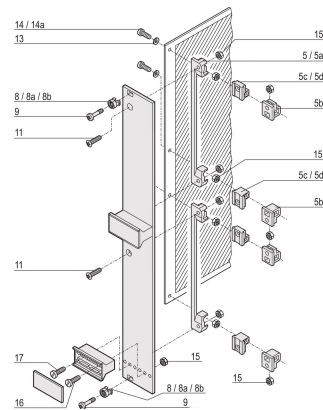

# Sleeves for M2.5, Stainless Steel; 100 pieces

**KATALOGNUMMER**

**21100-662**

Sleeve guides the collar screw when fastening the front panel.

**CERTIFICERINGER**

**FUNKTIONER**

Sleeve guides the collar screw when fastening the front panel

Sleeve is inserted into the elongated hole of the front panel

## PRODUKTEGENSKABER

---

Materiale: Stainless Steel

Pakke mængde: 100

Dybde (D): 4.4mm

Højde (H): 6mm

Product Type: Sleeve

Bredde (W): 8mm