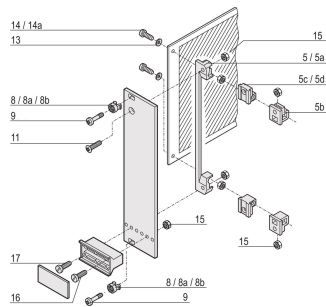

# Sleeves for M2.5, Stainless Steel; 100 pieces

**KATALOGNUMMER**

**21100-662**

Sleeve guides the collar screw when fastening the front panel.

**CERTIFICERINGER**

**FUNKTIONER**

Sleeve guides the collar screw when fastening the front panel

Sleeve is inserted into the elongated hole of the front panel

## PRODUKTEGENSKABER

---

Materiale: Stainless Steel

Pakke mængde: 100

Dybde (D): 4.4mm

Højde (H): 6mm

Product Type: Sleeve

Bredde (W): 8mm