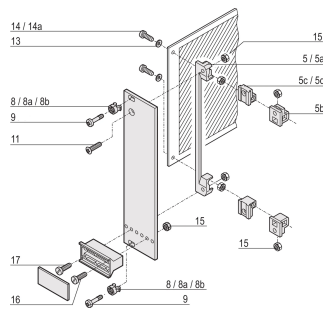

# Sleeves for M2.5, Brass Nickel Plated; 100 pieces

**KATALOGNUMMER**

**21100-660**

Sleeve guides the collar screw when fastening the front panel.

**CERTIFICERINGER**

**FUNKTIONER**

Sleeve guides the collar screw when fastening the front panel

Sleeve is inserted into the elongated hole of the front panel

## PRODUKTEGENSKABER

---

Materiale: Brass

Finish: Nickel Plated

Pakke mængde: 100

Dybde (D): 4.4mm

Højde (H): 6mm

Product Type: Sleeve