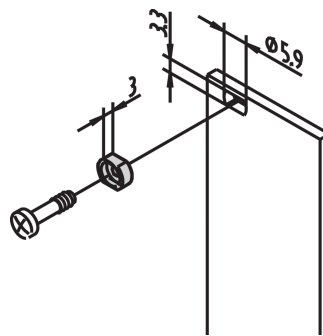

# Sleeves for M2.5, Brass Nickel Plated; 100 pieces

**KATALOGNUMMER**

**21100-660**

Sleeve guides the collar screw when fastening the front panel.

**CERTIFICERINGER**

**FUNKTIONER**

Sleeve guides the collar screw when fastening the front panel

Sleeve is inserted into the elongated hole of the front panel

## PRODUKTEGENSKABER

---

Materiale: Brass

Finish: Nickel Plated

Pakke mængde: 100

Dybde (D): 4.4mm

Højde (H): 6mm

Product Type: Sleeve