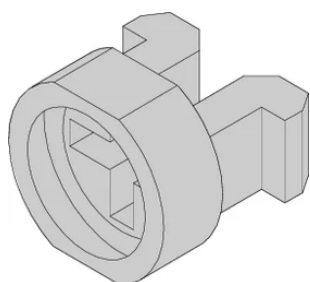

Sleeve is inserted into the elongated hole of the front panel

## PRODUKTEGENSKABER

---

Materiale: Brass

Finish: Nickel Plated

Pakke mængde: 100

Dybde (D): 4.4mm

Højde (H): 6mm

Product Type: Sleeve

## YDERLIGERE PRODUKTOPLYSNINGER

---

Metal sleeves on the partial front panels must be pressed in.

All sleeves can be used for front panel > 2 HP.

## DIAGRAMS

---