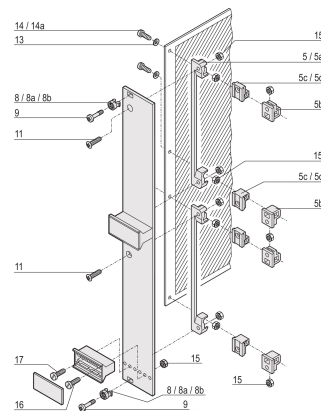

# Sleeves for M2.5, Brass Nickel Plated; 100 pieces

**KATALOGNUMMER**

**21100-660**

Sleeve guides the collar screw when fastening the front panel.

**CERTIFICERINGER**

**FUNKTIONER**

Sleeve guides the collar screw when fastening the front panel

Sleeve is inserted into the elongated hole of the front panel

## PRODUKTEGENSKABER

---

Materiale: Brass

Finish: Nickel Plated

Pakke mængde: 100

Dybde (D): 4.4mm

Højde (H): 6mm

Product Type: Sleeve