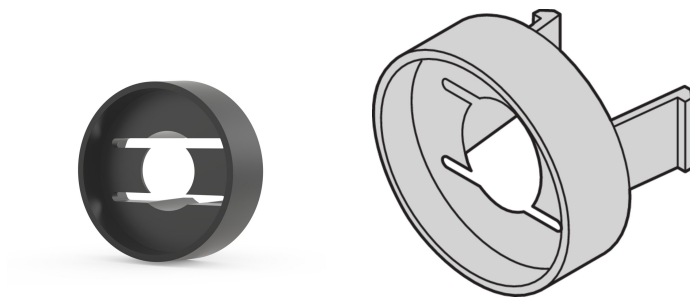

# Sleeves for M6, Plastic, Black, 100 pcs

## KATALOGNUMMER

---

**21100-566**

Sleeve guides the collar screw when fastening the front panel.

## FUNKTIONER

---

Sleeve guides the collar screw when fastening the front panel

Sleeve is inserted into the elongated hole of the 19" bracket of the side panel type L

## PRODUKTEGENSKABER

---

Product Type: Sleeve

Works With: Front Panels

Pakke mængde: 100

Gross Weight: 0.037kg

Materiale: Polycarbonate