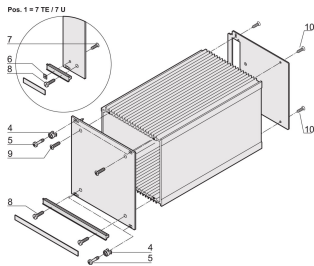

HF Frame Type Plug-In Unit Assembly Kit for 1 HF Frame Type plug-in Unit

KATALOGNUMMER

21100-105

The kit enables a user to assemble parts of a HF cassette.

CERTIFICERINGER

FUNKTIONER

Assembly kit for one frame-type 5 plug-in unit

PRODUKTEGENSKABER

Product Type: Assembly Kit

Type: Mounting Kit

Works With: Frame Type Plug-In Unit

Materiale: Stål

Pakke mængde: 1

Net Weight: 0.013kg

ADVARSEL