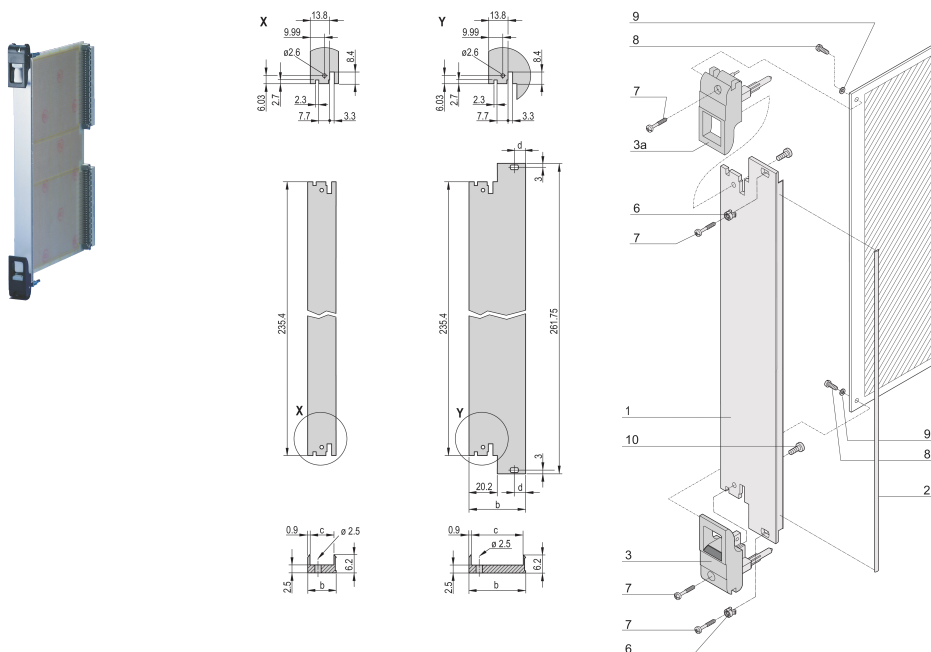

## KATALOGNUMMER

20848-767

Plug-in unit, with IET inserter/extractor black handle, 3 U, front assembly. The U-shaped front panel enable shielding with a textile gasket.

## FUNKTIONER

U-shaped front panel for textile gasket

Suitable for insertion and extraction forces up to 700 N (per pair)

Enable the installation of a microswitch

Enable the installation of coding pegs in accordance with IEC 60297-3-103/ IEEE 1101.10

Type: Front Panel with Handle (PIU)

Bredde: 40.3mm

Net Weight: 0.017kg