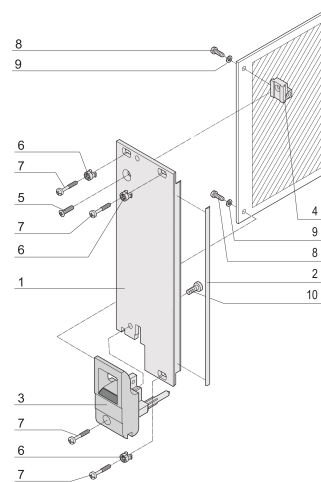

Plug-In Unit Kit With IET Handle, Shielded, Black 3 U, 12 HP

KATALOGNUMMER

20848-765

Plug-in unit, with IET inserter/extractor black handle, 3 U, front assembly. The U-shaped front panel enable shielding with a textile gasket.

CERTIFICERINGER

FUNKTIONER

U-shaped front panel for textile gasket

Suitable for insertion and extraction forces up to 700 N (per pair)

Enable the installation of a microswitch

Enable the installation of coding pegs in accordance with IEC 60297-3-103/ IEEE 1101.10

PRODUKTEGENSKABER

Rack Width: 12HP

Pakke mængde: 1

Håndtagstype: IET

Mounting: Screw-on Front

Gasket Type: Textile EMC

Front Finish: Anodized

Rear Finish: Etched

Treated Edges: No

Complies With: IEC 60297-3-102; IEEE 1101.10; IEC 60297-3-103; IEEE 1101.1/11

EMC Shielding: Yes

Finish: Anodized; Passivated

Højde: 128.4mm

Materiale: Aluminium

Product Type: Front Panel

Rack Height: 3U