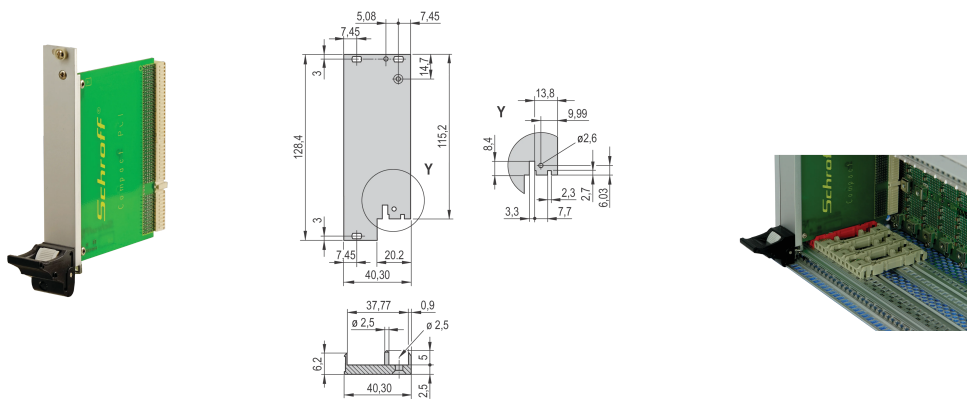

# Plug-In Unit Kit With IEL Handle for Rear I/O, Shielded, Black, 3 U, 8 HP

## KATALOGNUMMER

**20848-752**

Plug-in unit, with IEL inserter/extractor black handle, 3 U, rear I / O assembly. The U-shaped front panel enable shielding with a textile gasket.

## FUNKTIONER

U-shaped front panel for textile gasket

Suitable for insertion and extraction forces up to 700 N (per pair)

Enable the installation of a microswitch

Enable the installation of coding pegs in accordance with IEC 60297-3-103/ IEEE 1101.10

## PRODUKTEGENSKABER

Rack Width: 8HP

Pakke mængde: 1

Håndtagstype: IEL

Mounting: Screw-on Rear IO

Gasket Type: Textile EMC

Front Finish: Anodized

Rear Finish: Etched