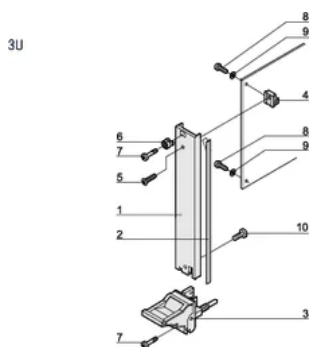

Mounting: Screw-on Rear IO

Gasket Type: Textile EMC

Front Finish: Anodized

Rear Finish: Etched

Treated Edges: No

Complies With: IEC 60297-3-102; IEEE 1101.10; IEC 60297-3-103; IEEE 1101.1/11

EMC Shielding: Yes

Finish: Anodized; Passivated

Højde (H): 128.4mm

Materiale: Aluminium

Product Type: Front Panel

Rack Height: 3U

Type: Front Panel with Handle (PIU)

Bredde (W): 40.3mm

Net Weight: 0.1kg

DIAGRAMS

ADVARSEL

nVent-produkter skal kun installeres og anvendes som angivet i nVents produktvejledninger og træningsmaterialer. Vejledninger er tilgængelige på www.nvent.com og hos din nVent kundeservicerepræsentant. Forkert installation, misbrug, fejlanvendelse eller anden undladelse af fuldt ud at følge nVents instruktioner og advarsler kan medføre funktionsfejl, materielle skader, alvorlige personskader eller død og/eller ugyldiggøre din garanti.