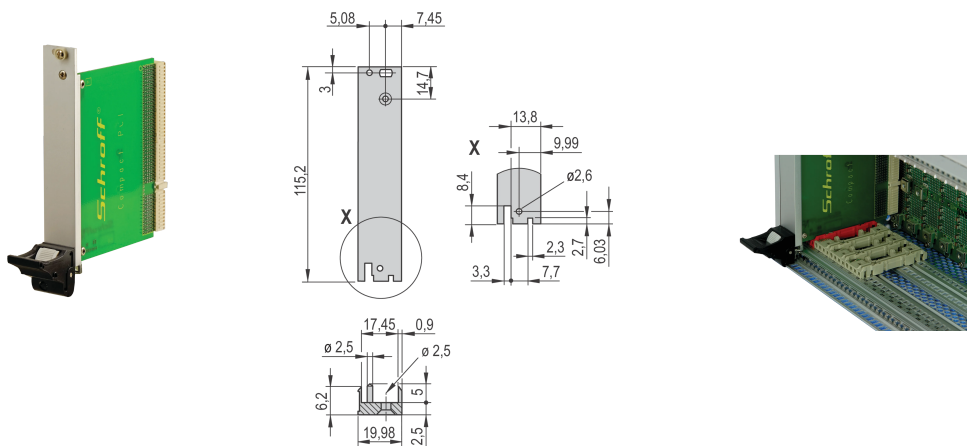

Plug-In Unit Kit With IEL Handle for Rear I/O, Shielded, Black, 3 U, 4 HP

KATALOGNUMMER

20848-751

Plug-in unit, with IEL inserter/extractor black handle, 3 U, rear I / O assembly. The U-shaped front panel enable shielding with a textile gasket.

CERTIFICERINGER

FUNKTIONER

U-shaped front panel for textile gasket

Suitable for insertion and extraction forces up to 700 N (per pair)

Enable the installation of a microswitch

Enable the installation of coding pegs in accordance with IEC 60297-3-103/ IEEE 1101.10

PRODUKTEGENSKABER

Rack Width: 4HP

Pakke mængde: 1

Håndtagstype: IEL

Mounting: Screw-on Rear IO

Gasket Type: Textile EMC

Front Finish: Anodized

Rear Finish: Etched

Treated Edges: No

Complies With: IEC 60297-3-102; IEEE 1101.10; IEC 60297-3-103; IEEE 1101.1/11

EMC Shielding: Yes

Finish: Anodized; Passivated

Højde (H): 128.4mm

Materiale: Aluminium

Product Type: Front Panel