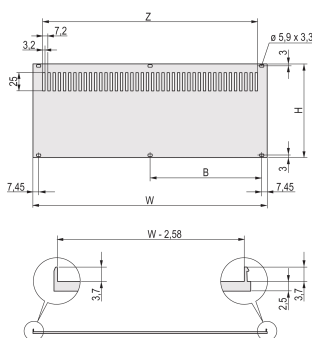

Rear Panel for RatiopacPRO/PropacPRO, Perforated, Retrofit Shielding, Textile, 6 U, 42 HP

KATALOGNUMMER

20848-641

The perforated rear panel, Al, 2.5 mm is unshielded. The rear side is conductive.

CERTIFICERINGER

FUNKTIONER

Rear panel, Al, 2.5 mm, front: anodized, rear: conductive; unshielded

Enables mounting on horizontal rails

PRODUKTEGENSKABER

Rack Height: 6U

Rack Width: 42HP

Pakke mængde: 1

Finish: Anodized; Passivated

Højde: 256mm

Materiale: Aluminium

Produktfamilie: RatiopacPRO; RatiopacPRO AIR

Product Type: Side Panel

Type: Rear Panel

Bredde: 213mm

Works With: Cases

Gross Weight: 0.399kg