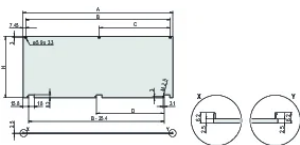

Mounting: Hinged, Bottom

Gasket Type: Textile EMC

Front Finish: Anodized

Rear Finish: Conductive

Treated Edges: No

Complies With: IEC 60297-3-101; IEEE 1101.1/10

Dybde (D): 2.5mm

EMC Shielding: No (Retrofittable)

Finish: Anodized; Passivated

Højde (H): 172.9mm

Materiale: Aluminium

Product Type: Front Panel

Type: Front Panel without Handle

Bredde (W): 426.4mm

Net Weight: 0.678kg

YDERLIGERE PRODUKTOPLYSNINGER

Front panel can be removed in opened position (> 135°).

DIAGRAMS

ADVARSEL

---

nVent-produkter skal kun installeres og anvendes som angivet i nVents produktvejledninger og træningsmaterialer. Vejledninger er tilgængelige på www.nvent.com og hos din nVent kundeservicerepræsentant. Forkert installation, misbrug, fejlanvendelse eller anden undladelse af fuldt ud at følge nVents instruktioner og advarsler kan medføre funktionsfejl, materielle skader, alvorlige personskader eller død og/eller ugyldiggøre din garanti.