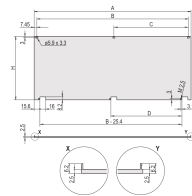

Front Panel Kit, Shielded, Bottom Hinged, 6 U, 84 HP, 2.5 mm, Al, Front Anodized, Rear Conductive

KATALOGNUMMER

20848-604

U-profile front panel bottom hinged for textile gasket.