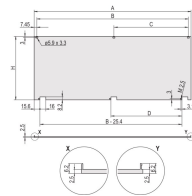

Front Panel Kit, Shielded, Bottom Hinged, 6 U, 42 HP, 2.5 mm, Al, Front Anodized, Rear Conductive

KATALOGNUMMER

20848-602

U-profile front panel bottom hinged for textile gasket.