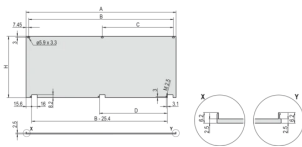

Mounting: Hinged, Bottom

Gasket Type: Textile EMC

Front Finish: Anodized

Rear Finish: Conductive

Treated Edges: No

Complies With: IEC 60297-3-101; IEEE 1101.1/10

Dybde (D): 2.5mm

EMC Shielding: No (Retrofittable)

Finish: Anodized; Passivated

Højde (H): 261.8mm

Materiale: Aluminium

Product Type: Front Panel

Type: Front Panel without Handle

Bredde (W): 213mm

Gross Weight: 0.586kg

YDERLIGERE PRODUKTOPLYSNINGER

Front panel can be removed in opened position ($> 135^\circ$).

DIAGRAMS

ADVARSEL

---

nVent-produkter skal kun installeres og anvendes som angivet i nVents produktvejledninger og træningsmaterialer. Vejledninger er tilgængelige på www.nvent.com og hos din nVent kundeservicerepræsentant. Forkert installation, misbrug, fejlanvendelse eller anden undladelse af fuldt ud at følge nVents instruktioner og advarsler kan medføre funktionsfejl, materielle skader, alvorlige personskader eller død og/eller ugyldiggøre din garanti.