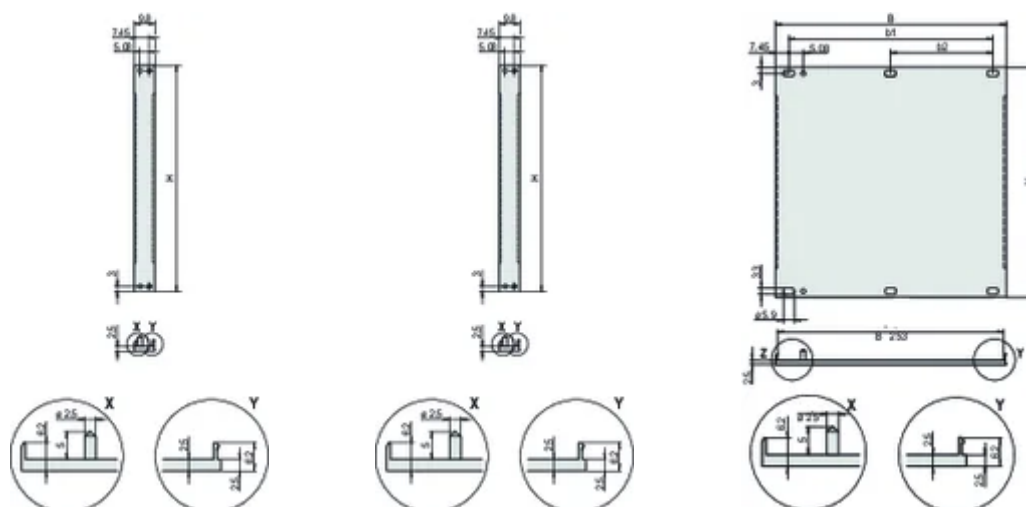

Gasket Type: Textile EMC

Front Finish: Anodized

Rear Finish: Conductive

Treated Edges: No

Complies With: IEC 60297-3-101; IEEE 1101.1/10

Dybde (D): 2.5mm

EMC Shielding: No (Retrofittable)

Finish: Anodized; Passivated

Højde (H): 172.9mm

Materiale: Aluminium

Product Type: Front Panel

Type: Front Panel without Handle

Bredde (W): 426.4mm

Net Weight: 0.54kg

YDERLIGERE PRODUKTOPLYSNINGER

Please order fixing material (sleeves, collar screws) separately.

14 ... 84 HP: multi-part U-profile (front panel with crimped profiles).

Differences in finish between 2 ... 12 HP and 14 ... 84 HP.

2 ... 12 HP: one-part U-profile

Please order textile EMC gasket separately.

Standard pack quantity: 2 to 28HP: 5 pieces, 42 to 84 HP: 1 piece, supplied in standard pack quantities (SPQ) only.

DIAGRAMS