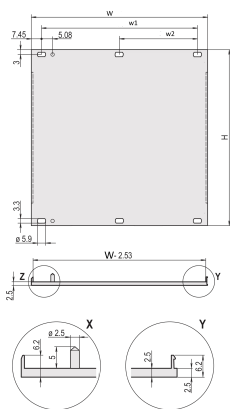

Front Panel, U-profile, Refrofit Shielding, 4 U, 84 HP, 2.5 mm, Al, Front Anodized, Rear Conductive

KATALOGNUMMER

20848-271

U-profile front panel for textile EMC gasket.

CERTIFICERINGER

FUNKTIONER

U-profile, front panel, Al, 2.5 mm, front anodized, rear conductive

For EMC textile gasket

PRODUKTEGENSKABER

Rack Height: 4U

Rack Width: 84HP

Pakke mængde: 1

Accessory Type: Front panel

Mounting: Screw-on Front

Gasket Type: Textile EMC

Front Finish: Anodized

Rear Finish: Conductive

Treated Edges: No

Complies With: IEC 60297-3-101; IEEE 1101.1/10

Dybde (D): 2.5mm

EMC Shielding: No (Retrofittable)

Finish: Anodized; Passivated

Højde (H): 172.9mm

Materiale: Aluminium

Product Type: Front Panel

Type: Front Panel without Handle

Bredde (W): 426.4mm

Net Weight: 0.54kg

YDERLIGERE PRODUKTOPLYSNINGER

Please order fixing material (sleeves, collar screws) separately.