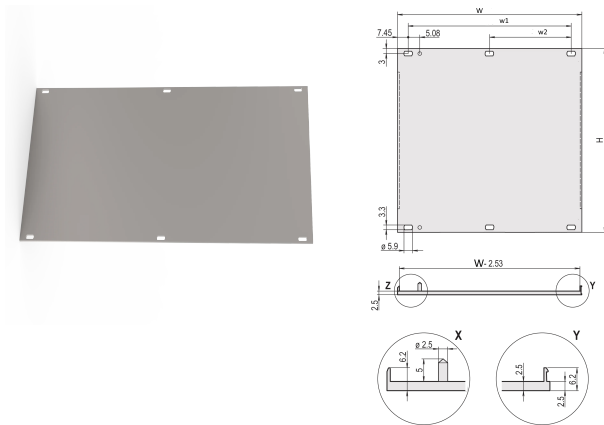

Front Panel, U-profile, Refrofit Shielding, 3 U, 42 HP, 2.5 mm, Al, Front Anodized, Rear Conductive

KATALOGNUMMER

20848-047

U-profile front panel for textile EMC gasket.

CERTIFICERINGER

FUNKTIONER

U-profile, front panel, Al, 2.5 mm, front anodized, rear conductive

For EMC textile gasket

PRODUKTEGENSKABER

Rack Height: 3U

Rack Width: 42HP

Pakke mængde: 1

Accessory Type: Front panel

Mounting: Screw-on Front

Gasket Type: Textile EMC

Front Finish: Anodized

Rear Finish: Conductive

Treated Edges: No

Complies With: IEC 60297-3-101; IEEE 1101.1/10

Dybde (D): 2.5mm

EMC Shielding: No (Retrofittable)

Finish: Anodized; Passivated

Højde (H): 128.4mm

Materiale: Aluminium

Product Type: Front Panel

Type: Front Panel without Handle

Bredde (W): 213mm

Net Weight: 0.18kg

YDERLIGERE PRODUKTOPLYSNINGER

Please order fixing material (sleeves, collar screws) separately.