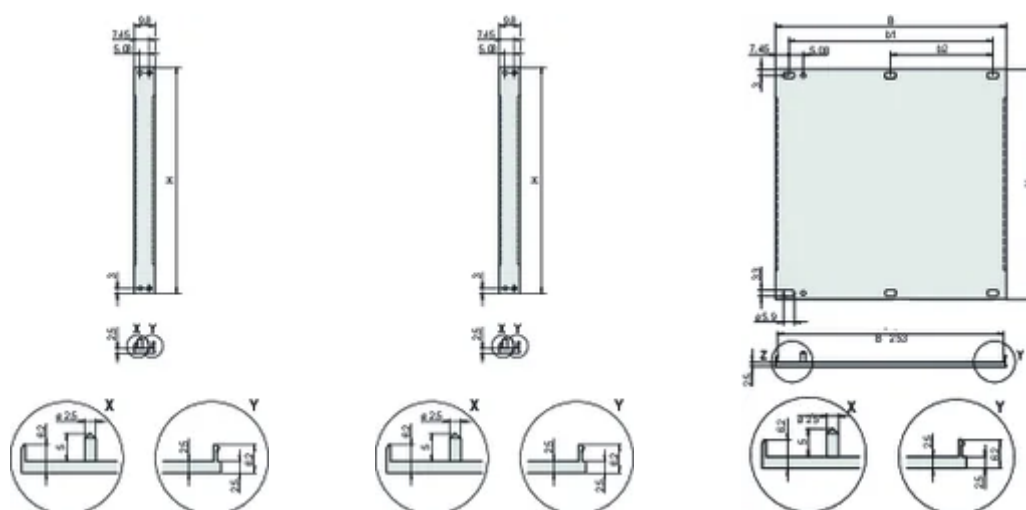

Mounting: Screw-on Front

Gasket Type: Textile EMC

Front Finish: Anodized

Rear Finish: Conductive

Treated Edges: No

Complies With: IEC 60297-3-101; IEEE 1101.1/10

Dybde (D): 2.5mm

EMC Shielding: No (Retrofittable)

Finish: Anodized; Passivated

Højde (H): 128.4mm

Materiale: Aluminium

Product Type: Front Panel

Type: Front Panel without Handle

Bredde (W): 213mm

Net Weight: 0.18kg

YDERLIGERE PRODUKTOPLYSNINGER

Please order fixing material (sleeves, collar screws) separately.

14 ... 84 HP: multi-part U-profile (front panel with crimped profiles).

Differences in finish between 2 ... 12 HP and 14 ... 84 HP.

2 ... 12 HP: one-part U-profile

Please order textile EMC gasket separately.

Standard pack quantity: 2 to 28HP: 5 pieces, 42 to 84 HP: 1 piece, supplied in standard pack quantities (SPQ) only.

DIAGRAMS