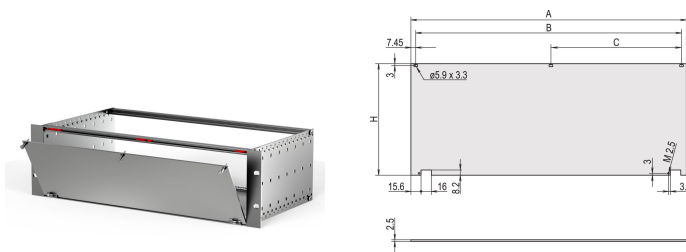

Front Panel Kit, Unshielded, Bottom Hinged, 6 U, 84 HP, 2.5 mm, Al, Anodized

KATALOGNUMMER

20838-276

Unshielded front panel bottom hinged.

CERTIFICERINGER

FUNKTIONER

Front panel can be unhinged at 135° (not RatiopacPRO) opening angle

Enables mounting on horizontal rails

PRODUKTEGENSKABER

Rack Height: 6U

Accessory Type: Front panel

Rack Width: 84HP

Pakke mængde: 1

Mounting: Hinged, Bottom

Front Finish: Anodized